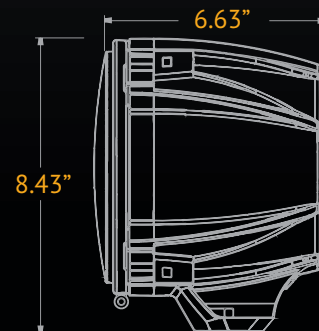

## PHOTOMETRICS

Total beam distance with 0.25 Lux - 1,281m

## DIMENSIONS

### KC CARBON POD® LED Lights

| Pair Pack Part # | Single Light Part # | Model / Description | Beam Pattern | Beam Distance (m) | Watts | LUX @ 10m | Lumens | Width | Height | Depth |
|------------------|---------------------|---------------------|--------------|-------------------|-------|-----------|--------|-------|--------|-------|
| 9643             | 96431               | Carbon POD® LED     | Spot - Clear | 1,281             | 40    | 4,100     | 4,904  | 7.40" | 8.43"  | 6.63" |