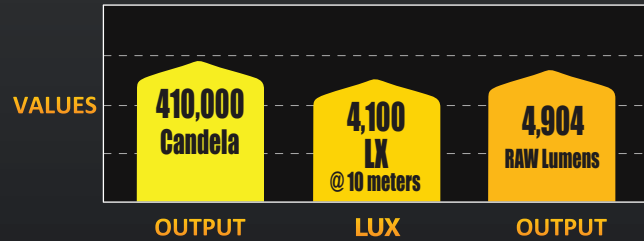

PERFORMANCE