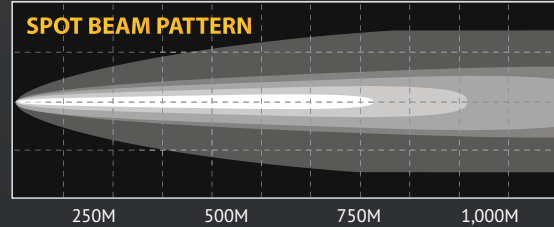

## PHOTOMETRICS

Total beam distance with 0.25 Lux - 1,281m

## DIMENSIONS

### FEATURES

- **OFF ROAD ONLY** Carbon POD® LED – #96431: Each Light Rated at: 40-Watt; 4,904 RAW Lumens; 4,100 LUX @ 10 Meters; 410,000 Candela
- NEW Gravity LED G7 Optics draw low amperage and are extremely bright
- NEW Dupont Zytel Carbon Fiber composite housing, 4x stronger than previous housing
- NEW CREE LEDs utilized for ultimate longevity and reliability
- 5,000K Color Temperature mimics daylight for the ultimate visibility and clarity
- NEW housing includes solid mounting points
- Adjustable Rally Ring allows for precise aiming
- IP Rated (G7 Optics) - IP68
- Operates on 9 to 32 Volts
- Low Amp Draw at 3.09A
- Pair Packs Include Pre-Terminated Relay Wiring Harness with Waterproof Connectors
- KC Signature Warranty - 23 years