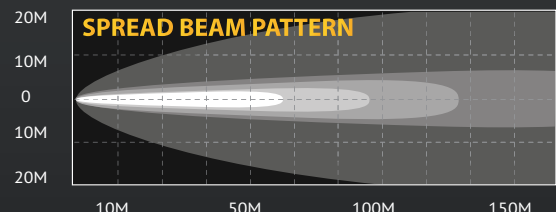

CARBON POD® HID

70
Watt

FEATURES

- **AVAILABLE IN SPOT AND SPREAD BEAM PATTERNS:**
Carbon POD® HID SPOT BEAM– #96426
Each Light Rated at: 70-Watt; 7,000 RAW Lumens;
976,000 Candela
- Carbon POD® HID SPREAD BEAM – #96427
Each Light Rated at: 70-Watt; 7,000 RAW Lumens;
462,000 Candela
- 7” computer-designed, multi-surface reflector optics
- Phillips Xenon D1S HID Bulb
- 4,200K Color Temperature
- NEW Dupont Zytel Carbon Fiber composite housing, 4x stronger than previous housing
- NEW Sturdy mounting points with fixed mount base
- Adjustable Rally Ring allows for precise aiming
- Low Amp Draw at 5.83A per light
- Pair Packs Include Pre-Terminated Relay Wiring Harness with Waterproof Connectors
- KC Signature Warranty - 23 Years

PHOTOMETRICS

PERFORMANCE

DIMENSIONS

KC CARBON POD® LED Lights

Pair Pack Part #	Single Light Part #	Model / Description	Beam Pattern	Beam Distance (m)	Watts	LUX	Lumens	Width	Height	Depth
96422	96426	Carbon POD® HID	Spot - Clear	1,976	70	11,600	7,000	7.40"	8.43"	7.53"
96423	96427	Carbon POD® HID	Spread - Clear	1,359	70	N/A	7,000	7.40"	8.43"	7.53"
N/A	96428	Carbon POD® HID	Spread - Amber	1,359	70	N/A	7,000	7.40"	8.43"	7.53"