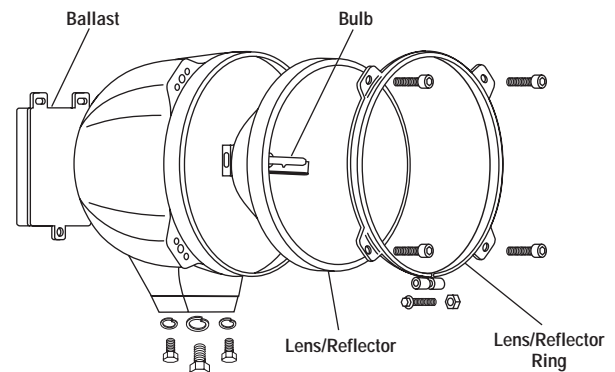

### Features

- Powerful, Weather Resistant, Solid State 70 Watt HID Ballast
- 7.37" Diameter High Strength, Weight Saving Carbon Fiber Housing
- Computer Designed Multi-Surface Reflector
- Virtually Unbreakable Hard Coated Lexan® Lens
- Spring Loaded Lens Assembly Allows for Fast, Simple and Accurate Aiming

### Dimensions: