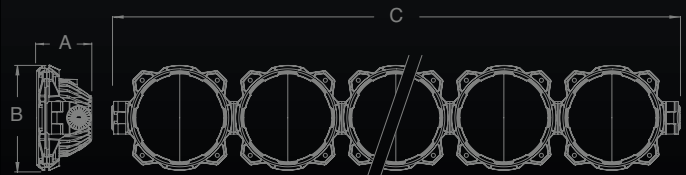

KC HiLITES

PRO6 LED Light Bar

PHOTOMETRICS

≈ Easy Straight to Radius

≈ Adjustable Linking System

≈ Turn-Key Install

DIMENSIONS

PRO6 LED Light Bar

FEATURES

Three Models Available:

- **5 Ring LED Light Bar**
Available for Universal #91306, and Polaris RZR #91309
Amp Draw: 8.15A
- **6 Ring LED Light Bar**
Available for Yamaha #91306, and Can-Am #91316, and Arctic Cat #91327
Amp Draw: 9.78A
- **8 Ring LED Light Bar**
Available for Universal #91308, Jeep TJ #91312, Jeep JK #91313, and F150/SVT Raptor #91311
Amp Draw: 13.04A
- Powered by Gravity® LED G6 optical inserts – efficient, powerful, patented
- Patent-pending Infinity Ring™ system enables the conversion of the Pro6 from straight to radius*
- Signature KC modular design is expandable to different widths
- Multiple G6 beam patterns available – Spot, Driving, Wide-40
- Mounting design easily attaches to KC mounts
- Extremely high output with very low amperage draw
- Includes a deluxe Plug-N-Play wiring harness with 30 amp LED switch