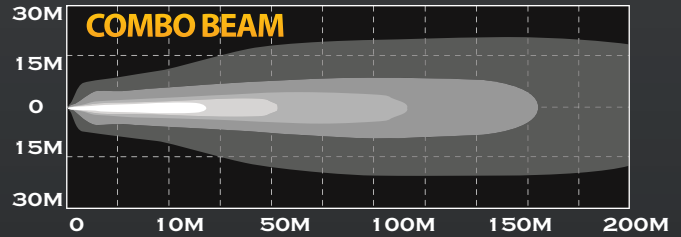

KC HiLITES

PRO6 LED Light Bar

PHOTOMETRICS

≈ Easy Straight to Radius

≈ Adjustable Linking System

≈ Turn-Key Install

DIMENSIONS

PRO6 LED Light Bar

FEATURES

Three Models Available:

- **5 Ring LED Light Bar**
Available for Universal #91306, and Polaris RZR #91309
Amp Draw: 8.15A
- **6 Ring LED Light Bar**
Available for Yamaha #91306, and Can-Am #91316, and Arctic Cat #91327
Amp Draw: 9.78A
- **8 Ring LED Light Bar**
Available for Universal #91308, Jeep TJ #91312, Jeep JK #91313, and F150/SVT Raptor #91311
Amp Draw: 13.04A
- Powered by Gravity® LED G6 optical inserts – efficient, powerful, patented
- Patent-pending Infinity Ring™ system enables the conversion of the Pro6 from straight to radius*
- Signature KC modular design is expandable to different widths
- Multiple G6 beam patterns available – Spot, Driving, Wide-40
- Mounting design easily attaches to KC mounts
- Extremely high output with very low amperage draw
- Includes a deluxe Plug-N-Play wiring harness with 30 amp LED switch