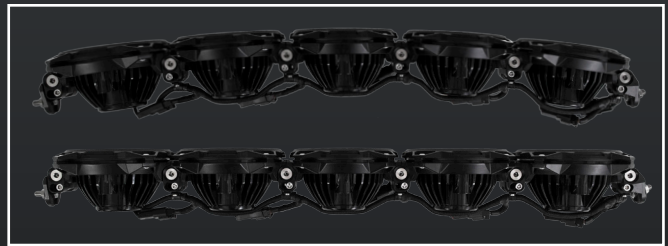

KC HiLITES

PRO6 LED Light Bar

PHOTOMETRICS

≈ Easy Straight to Radius

≈ Adjustable Linking System

≈ Turn-Key Install

DIMENSIONS

PRO6 LED Light Bar

FEATURES

Three Models Available:

- **5 Ring LED Light Bar**
Available for Universal #91306, and Polaris RZR #91309
Amp Draw: 8.15A
- **6 Ring LED Light Bar**
Available for Yamaha #91306, and Can-Am #91316, and Arctic Cat #91327
Amp Draw: 9.78A
- **8 Ring LED Light Bar**
Available for Universal #91308, Jeep TJ #91312, Jeep JK #91313, and F150/SVT Raptor #91311
Amp Draw: 13.04A
- Powered by Gravity® LED G6 optical inserts – efficient, powerful, patented
- Patent-pending Infinity Ring™ system enables the conversion of the Pro6 from straight to radius*
- Signature KC modular design is expandable to different widths
- Multiple G6 beam patterns available – Spot, Driving, Wide-40
- Mounting design easily attaches to KC mounts
- Extremely high output with very low amperage draw
- Includes a deluxe Plug-N-Play wiring harness with 30 amp LED switch