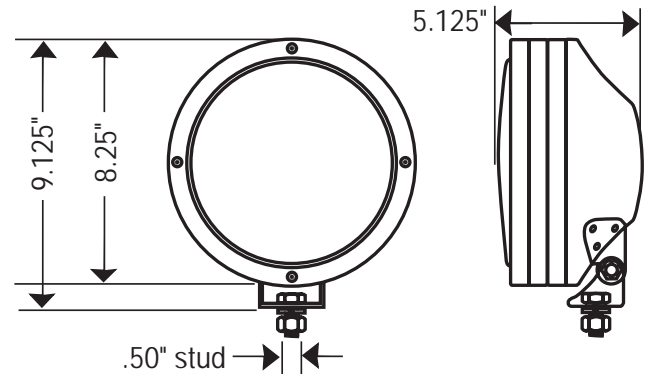

### Photometrics:

### Features

- Rugged 8" Dia. All Stainless Steel Housing
- Sturdy, Oversize Mounting Flanges
- Hard Coated Lexan® Lens
- Slim, Lightweight, Weather Resistant, Solid State 24 Volt, 50 Watt HID Ballast
- Durable Black Painted Finish

### Dimensions: