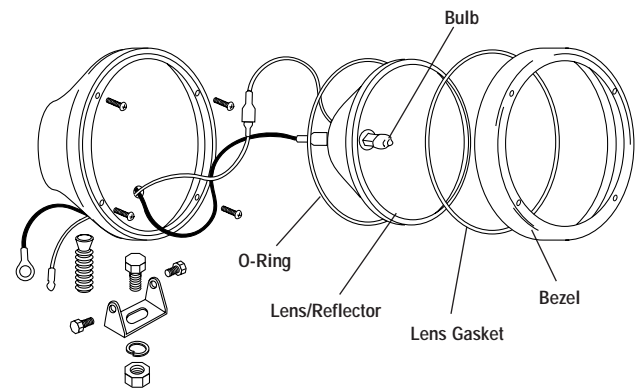

### Photometrics:

### Features

- Rugged 8" Dia. All Stainless Steel Housing
- Sturdy, Oversize Mounting Flanges
- Hard Coated Lexan® Lens
- Slim, Lightweight, Weather Resistant, Solid State 24 Volt, 50 Watt HID Ballast
- Durable Black Painted Finish

### Dimensions: