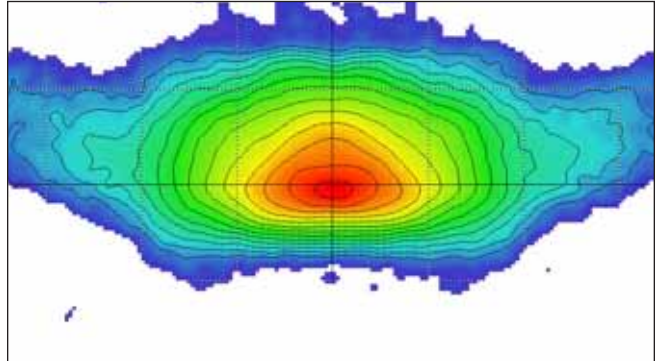

KC HiLITES

KC RALLY 800 HID Driving Lights

Document #05100481.1 5/10

Driving - Stainless
50 Watt
Pair Pack: #862
Single: #1862

Photometrics:

Features

- Rugged 8" Dia. All Stainless Steel Housing
- Sturdy, Oversize Mounting Flanges
- Hard Coated Lexan® Lens
- Slim, Lightweight, Weather Resistant, Solid State 50 Watt HID Ballast
- Choice of Polished or Black Painted Finish