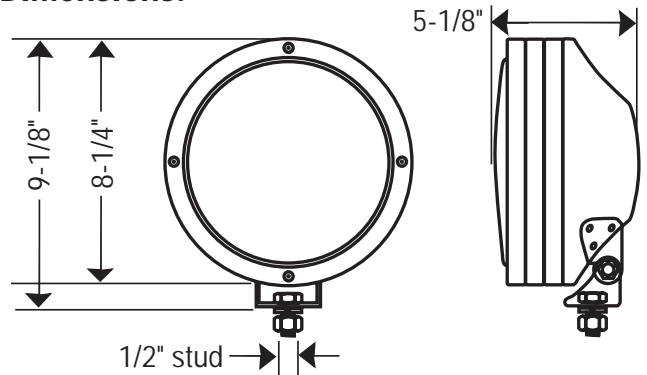

KC HiLITES

KC RALLY 800 HID Driving Lights

Document #05100481.1 5/10

Driving - Stainless
50 Watt
Pair Pack: #862
Single: #1862

Photometrics:

Features

- Rugged 8" Dia. All Stainless Steel Housing
- Sturdy, Oversize Mounting Flanges
- Hard Coated Lexan® Lens
- Slim, Lightweight, Weather Resistant, Solid State 50 Watt HID Ballast
- Choice of Polished or Black Painted Finish

Also available in 130 watt Halogen

Pair Packs Include:

- Two Rally 800 HID driving lights
- Two 50 watt ballasts
- Fully assembled pre-terminated harness with weather proof plug connectors
- Two protective stone guards
- Illustrated installation instructions

Dimensions:

RALLY 800 HID Driving PAR 56 - 8" Round Housings

Pair Pack Part #	Single Light Part #	Beam Type/Color	Finish	Watts	Beam Candlepower	Lumens	Lens/Reflector Assembly	Bulb	Bezel	Lens Gasket	O-Ring
862	1862	Driving - Clear	Stainless Steel	50	385,000	5000	4203H	2602	3612	3077P	3077N
863	1863	Driving - Clear	Black Stainless	50	385,000	5000	4203H	2602	3612B	3077P	3077N