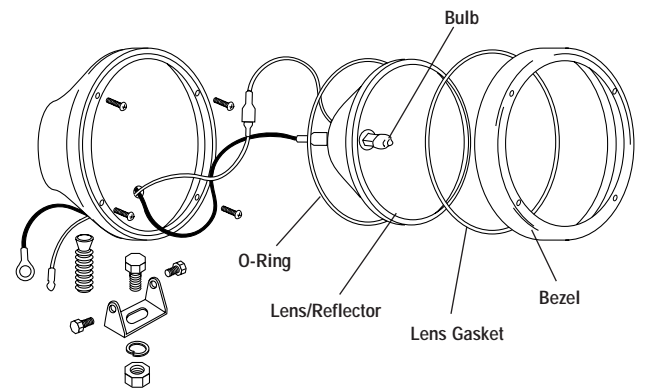

KC HiLITES

KC RALLY 800 HID Driving Lights

Document #05100481.1 5/10

Driving - Stainless
50 Watt
Pair Pack: #862
Single: #1862

Photometrics:

Features

- Rugged 8" Dia. All Stainless Steel Housing
- Sturdy, Oversize Mounting Flanges
- Hard Coated Lexan® Lens
- Slim, Lightweight, Weather Resistant, Solid State 50 Watt HID Ballast
- Choice of Polished or Black Painted Finish

Also available in 130 watt Halogen

Pair Packs Include:

- Two Rally 800 HID driving lights
- Two 50 watt ballasts
- Fully assembled pre-terminated harness with weather proof plug connectors
- Two protective stone guards
- Illustrated installation instructions

Dimensions:

RALLY 800 HID Driving PAR 56 - 8" Round Housings

Pair Pack Part #	Single Light Part #	Beam Type/Color	Finish	Watts	Beam Candlepower	Lumens	Lens/Reflector Assembly	Bulb	Bezel	Lens Gasket	O-Ring
862	1862	Driving - Clear	Stainless Steel	50	385,000	5000	4203H	2602	3612	3077P	3077N
863	1863	Driving - Clear	Black Stainless	50	385,000	5000	4203H	2602	3612B	3077P	3077N