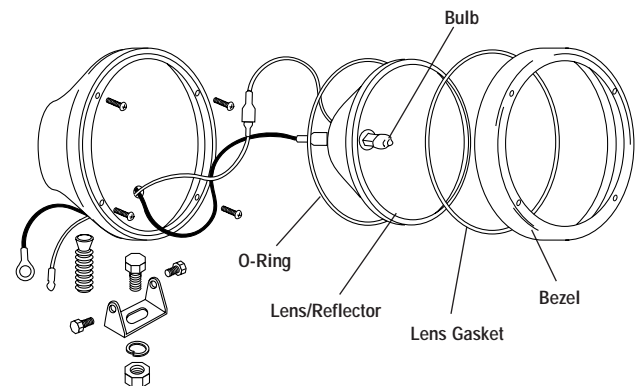

KC HiLITES

KC RALLY 800 HID 24 VOLT Long Range Lights

Document #0510048024.1 5/10

Long Range - Black Stainless
24 Volt - 50 Watt
Pair Pack: #861A

Photometrics:

Features

- Rugged 8" Dia. All Stainless Steel Housing
- Sturdy, Oversize Mounting Flanges
- Hard Coated Lexan® Lens
- Slim, Lightweight, Weather Resistant, Solid State 24 Volt, 50 Watt HID Ballast
- Durable Black Painted Finish

Pair Packs Include:

- Two Rally 800 HID 24 volt long range lights
- Two 50 watt ballasts
- Fully assembled pre-terminated 24 volt harness with weather proof plug connectors
- Two protective stone guards
- Illustrated installation instructions

Dimensions:

RALLY 800 HID 24 Volt Long Range PAR 56 - 8" Round Housings

Pair Pack Part #	Beam Type/Color	Finish	Watts	Beam Candlepower	Lumens	Lens/Reflector Assembly	Bulb	Bezel	Lens Gasket	O-Ring
Rally 800 HID 24 Volt Long Range 861A	Long Range - Clear	Black Stainless	50	385,000	5000	4210H	2602	3612B	3077P	3077N