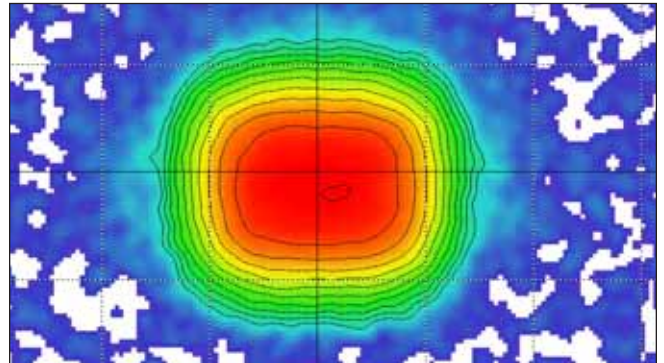

KC HiLITES

KC RALLY 800 HID 24 VOLT Long Range Lights

Document #0510048024.1 5/10

Long Range - Black Stainless
24 Volt - 50 Watt
Pair Pack: #861A

Photometrics:

Features

- Rugged 8" Dia. All Stainless Steel Housing
- Sturdy, Oversize Mounting Flanges
- Hard Coated Lexan® Lens
- Slim, Lightweight, Weather Resistant, Solid State 24 Volt, 50 Watt HID Ballast
- Durable Black Painted Finish

Pair Packs Include:

- Two Rally 800 HID 24 volt long range lights
- Two 50 watt ballasts
- Fully assembled pre-terminated 24 volt harness with weather proof plug connectors
- Two protective stone guards
- Illustrated installation instructions

Dimensions:

RALLY 800 HID 24 Volt Long Range PAR 56 - 8" Round Housings

Pair Pack Part #	Beam Type/Color	Finish	Watts	Beam Candlepower	Lumens	Lens/Reflector Assembly	Bulb	Bezel	Lens Gasket	O-Ring
Rally 800 HID 24 Volt Long Range 861A	Long Range - Clear	Black Stainless	50	385,000	5000	4210H	2602	3612B	3077P	3077N