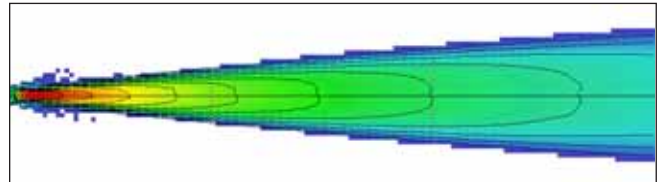

KC HiLITES

KC RALLY 800 HID 24 VOLT Long Range Lights

Document #0510048024.1 5/10

Long Range - Black Stainless
24 Volt - 50 Watt
Pair Pack: #861A

Photometrics:

Features

- Rugged 8" Dia. All Stainless Steel Housing
- Sturdy, Oversize Mounting Flanges
- Hard Coated Lexan® Lens
- Slim, Lightweight, Weather Resistant, Solid State 24 Volt, 50 Watt HID Ballast
- Durable Black Painted Finish