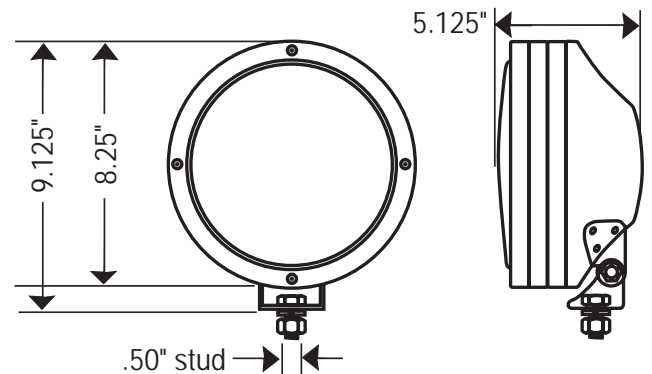

KC HiLITES

KC RALLY 800 HID 24 VOLT Long Range Lights

Document #0510048024.1 5/10

Long Range - Black Stainless
24 Volt - 50 Watt
Pair Pack: #861A

Photometrics:

Features

- Rugged 8" Dia. All Stainless Steel Housing
- Sturdy, Oversize Mounting Flanges
- Hard Coated Lexan® Lens
- Slim, Lightweight, Weather Resistant, Solid State 24 Volt, 50 Watt HID Ballast
- Durable Black Painted Finish

Pair Packs Include:

- Two Rally 800 HID 24 volt long range lights
- Two 50 watt ballasts
- Fully assembled pre-terminated 24 volt harness with weather proof plug connectors
- Two protective stone guards
- Illustrated installation instructions

Dimensions:

RALLY 800 HID 24 Volt Long Range PAR 56 - 8" Round Housings

Pair Pack Part #	Beam Type/Color	Finish	Watts	Beam Candlepower	Lumens	Lens/Reflector Assembly	Bulb	Bezel	Lens Gasket	O-Ring
Rally 800 HID 24 Volt Long Range 861A	Long Range - Clear	Black Stainless	50	385,000	5000	4210H	2602	3612B	3077P	3077N