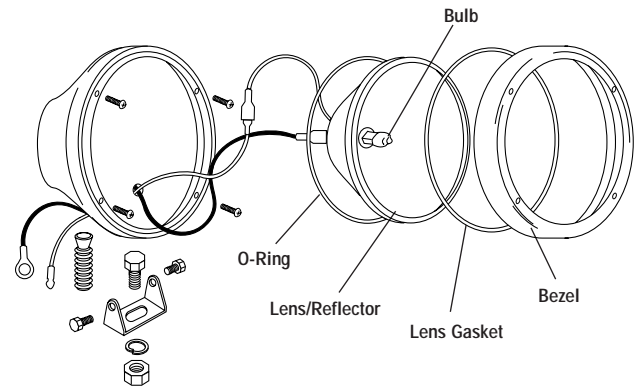

### Features

- Rugged 8" Dia. All Stainless Steel Housing
- Sturdy, Oversize Mounting Flanges
- Hard Coated Lexan® Lens
- Slim, Lightweight, Weather Resistant, Solid State 50 Watt HID Ballast
- Choice of Polished or Black Painted Finish

### Dimensions: