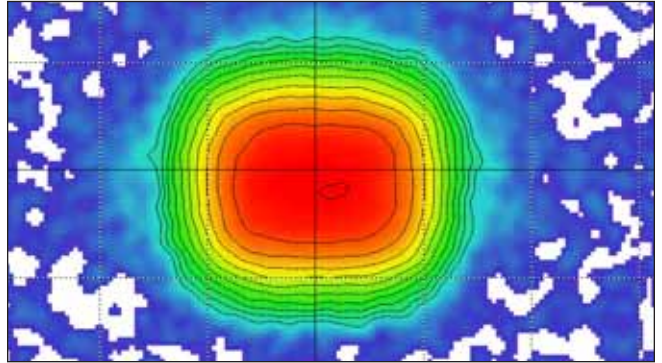

## KC RALLY 800 HID Long Range Lights

Document #05100480.1 5/10

Long Range - Black  
50 Watt  
Pair Pack: #861  
Single: #1861

### Photometrics:

### Dimensions: