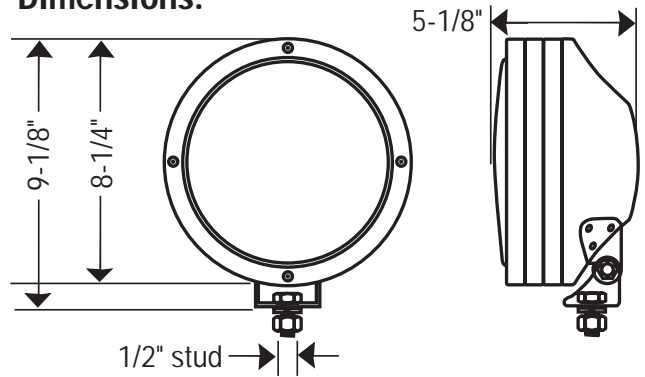

### Features

- Rugged 8" Dia. All Stainless Steel Housing
- Sturdy, Oversize Mounting Flanges
- Hard Coated Lexan® Lens
- Slim, Lightweight, Weather Resistant, Solid State 50 Watt HID Ballast
- Choice of Polished or Black Painted Finish

### Dimensions: