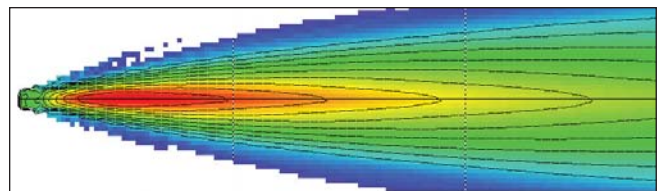

Driving
35 Watt
Pair Pack: #851
Single: #1851

Photometrics:

Features

KC Pro-Sport HID lights are fully self-contained with the ballast and starter located inside the housing.

- Durable 8-inch dia. black Polymax housing
- Computer designed precision polished reflector
- Virtually unbreakable hard coated Lexan® lens
- Rugged 35 watt solid state ballast and starter will withstand the most severe conditions
- Rated at 3500 lumens per lamp