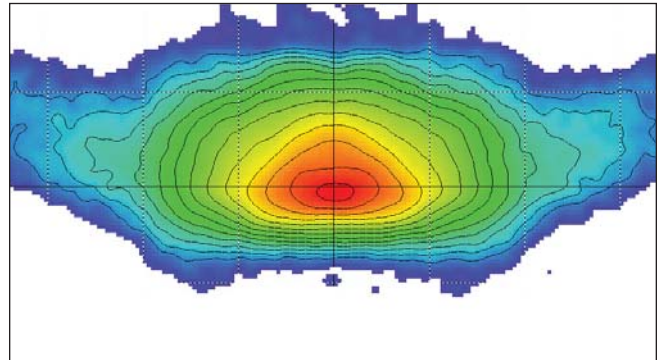

Driving
35 Watt
Pair Pack: #851
Single: #1851

Photometrics:

Features

KC Pro-Sport HID lights are fully self-contained with the ballast and starter located inside the housing.

- Durable 8-inch dia. black Polymax housing
- Computer designed precision polished reflector
- Virtually unbreakable hard coated Lexan® lens
- Rugged 35 watt solid state ballast and starter will withstand the most severe conditions
- Rated at 3500 lumens per lamp