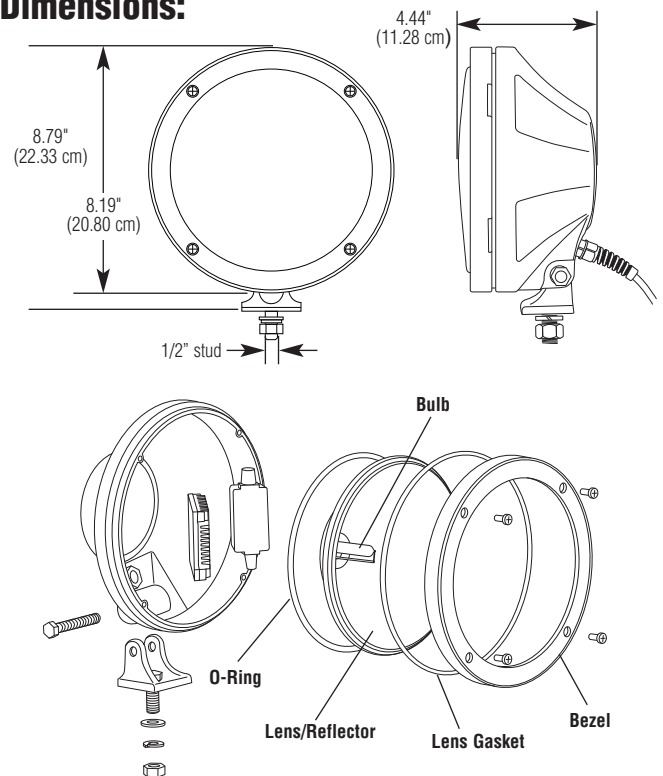

Driving
35 Watt
Pair Pack: #851
Single: #1851

Photometrics:

Features

KC Pro-Sport HID lights are fully self-contained with the ballast and starter located inside the housing.

- Durable 8-inch dia. black Polymax housing
- Computer designed precision polished reflector
- Virtually unbreakable hard coated Lexan® lens
- Rugged 35 watt solid state ballast and starter will withstand the most severe conditions
- Rated at 3500 lumens per lamp

Also available in a 6-inch model

Pair Packs Include:

- Two KC Pro-Sport 35 watt HID Driving lights
- Two protective stone guards
- Pre-terminated relay wiring harness
- Illustrated installation instructions

Dimensions:

KC Pro-Sport HID 35 Watt Driving PAR 56 - 8-inch Housing

Pair Pack Part #	Single Light Part #	Beam Type/Color	Finish	Watts	Beam Candlepower	Lumens	Lens/Reflector Assembly	Bulb	Bezel	Lens Gasket	O-Ring
851	1851	Driving - Clear	Black Polymax	35	350,000	3500	42032	2603	3618	3077P	3077N