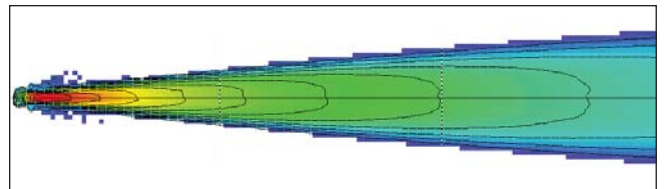

KC HiLITES

KC PRO-SPORT HID 8-inch Spot Beam Lights

Document #121912850 12/12

Spot Beam
35 Watt
Pair Pack: #850
Single: #1850

Photometrics:

Features

KC Pro-Sport HID lights are fully self-contained with the ballast and starter located inside the housing.

- Durable 8-inch dia. black Polymax housing
- Computer designed precision polished reflector
- Virtually unbreakable hard coated Lexan® lens
- Rugged 35 watt solid state ballast and starter will withstand the most severe conditions
- Rated at 3500 lumens per lamp