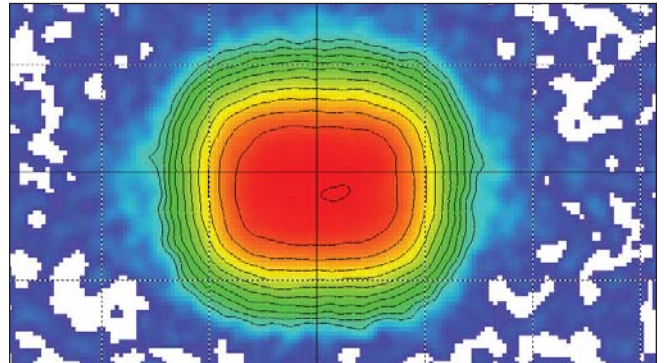

KC HiLITES

KC PRO-SPORT HID 8-inch Spot Beam Lights

Document #121912850 12/12

Spot Beam
35 Watt
Pair Pack: #850
Single: #1850

Photometrics:

Features

KC Pro-Sport HID lights are fully self-contained with the ballast and starter located inside the housing.

- Durable 8-inch dia. black Polymax housing
- Computer designed precision polished reflector
- Virtually unbreakable hard coated Lexan® lens
- Rugged 35 watt solid state ballast and starter will withstand the most severe conditions
- Rated at 3500 lumens per lamp

Also available in a 6-inch model

Pair Packs Include:

- Two KC Pro-Sport 35 watt HID Spot Beam lights
- Two protective stone guards
- Pre-terminated relay wiring harness
- Illustrated installation instructions

Dimensions:

KC Pro-Sport HID 35 Watt Spot Beam PAR 56 - 8-inch Housing

Pair Pack Part #	Single Light Part #	Beam Type/Color	Finish	Watts	Beam Candlepower	Lumens	Lens/Reflector Assembly	Bulb	Bezel	Lens Gasket	O-Ring
850	1850	Long Range - Clear	Black Polymax	35	740,000	3500	42102	2603	3618	3077P	3077N