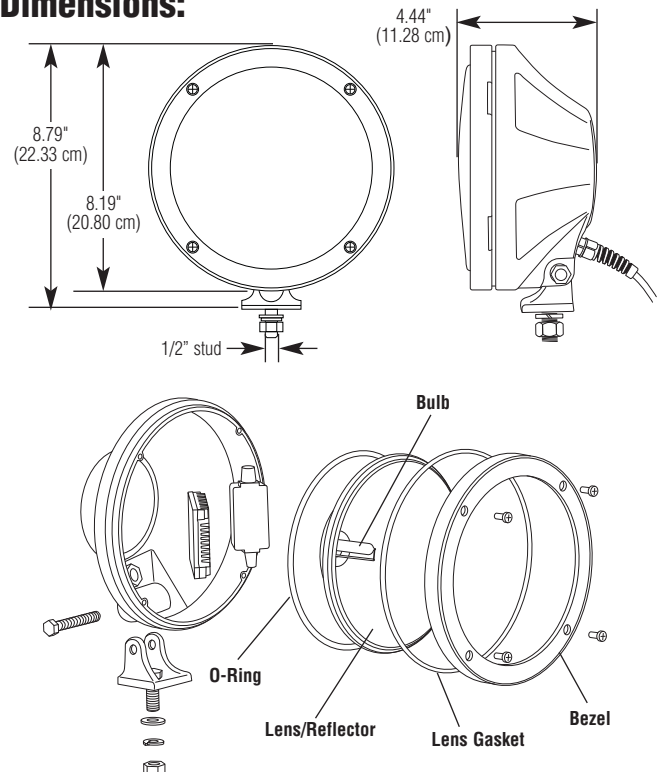

KC HiLITES

KC PRO-SPORT HID 8-inch Spot Beam Lights

Document #121912850 12/12

Spot Beam
35 Watt
Pair Pack: #850
Single: #1850

Photometrics:

Features

KC Pro-Sport HID lights are fully self-contained with the ballast and starter located inside the housing.

- Durable 8-inch dia. black Polymax housing
- Computer designed precision polished reflector
- Virtually unbreakable hard coated Lexan® lens
- Rugged 35 watt solid state ballast and starter will withstand the most severe conditions
- Rated at 3500 lumens per lamp

Also available in a 6-inch model

Pair Packs Include:

- Two KC Pro-Sport 35 watt HID Spot Beam lights
- Two protective stone guards
- Pre-terminated relay wiring harness
- Illustrated installation instructions

Dimensions:

KC Pro-Sport HID 35 Watt Spot Beam PAR 56 - 8-inch Housing

Pair Pack Part #	Single Light Part #	Beam Type/Color	Finish	Watts	Beam Candlepower	Lumens	Lens/Reflector Assembly	Bulb	Bezel	Lens Gasket	O-Ring
850	1850	Long Range - Clear	Black Polymax	35	740,000	3500	42102	2603	3618	3077P	3077N