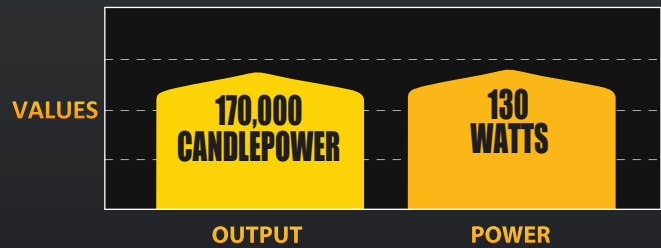

KC HiLITES

RALLY 800 8" DRIVING

RALLY 800 DRIVING **130 Watt**

FEATURES

- 130-Watt Halogen Bulb
- 170,000 Candlepower
- 8" Diameter All Stainless Steel Housing
- Polished Stainless Steel or Black Powder Coat Finish
- Precision Polished Reflector
- Hard Coated Lexan® Lens
- Pair Packs Include Pre-Terminated Relay Wiring Harness with Waterproof Connectors & Protective Stone Guards
- For Off-Road Use Only

PHOTOMETRICS

PERFORMANCE

DIMENSIONS

KC RALLY 800 DRIVING BEAM

Pair Pack	Single Light	Beam						
Part #	Part #	Beam Type/Color	Finish	Wattage/Type	Candlepower	Width	Height	Depth
802	1802	Driving - Clear	Stainless Steel	130	170,000	8.25"	9.125"	3.375"
803	1803	Driving - Clear	Black Stainless	130	170,000	8.25"	9.125"	3.375"