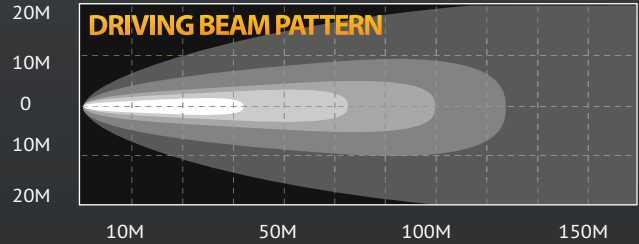

KC HiLITES

RALLY 800 8" DRIVING

RALLY 800 DRIVING **130 Watt**

FEATURES

- 130-Watt Halogen Bulb
- 170,000 Candlepower
- 8" Diameter All Stainless Steel Housing
- Polished Stainless Steel or Black Powder Coat Finish
- Precision Polished Reflector
- Hard Coated Lexan® Lens
- Pair Packs Include Pre-Terminated Relay Wiring Harness with Waterproof Connectors & Protective Stone Guards
- For Off-Road Use Only

PHOTOMETRICS

PERFORMANCE

DIMENSIONS

KC RALLY 800 DRIVING BEAM

Pair Pack	Single Light	Beam						
Part #	Part #	Beam Type/Color	Finish	Wattage/Type	Candlepower	Width	Height	Depth
802	1802	Driving - Clear	Stainless Steel	130	170,000	8.25"	9.125"	3.375"
803	1803	Driving - Clear	Black Stainless	130	170,000	8.25"	9.125"	3.375"