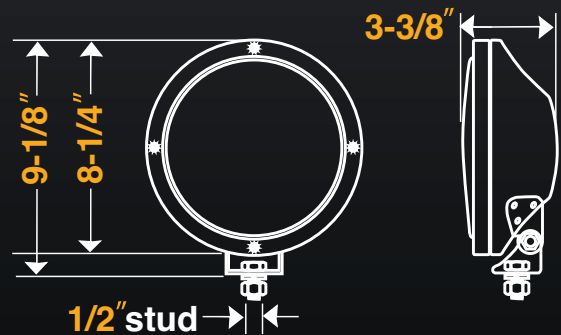

KC HiLITES

RALLY 800 8" DRIVING

RALLY 800 DRIVING **130 Watt**

FEATURES

- 130-Watt Halogen Bulb
- 170,000 Candlepower
- 8" Diameter All Stainless Steel Housing
- Polished Stainless Steel or Black Powder Coat Finish
- Precision Polished Reflector
- Hard Coated Lexan® Lens
- Pair Packs Include Pre-Terminated Relay Wiring Harness with Waterproof Connectors & Protective Stone Guards
- For Off-Road Use Only

PHOTOMETRICS

PERFORMANCE

DIMENSIONS

KC RALLY 800 DRIVING BEAM

Pair Pack	Single Light	Beam						
Part #	Part #	Beam Type/Color	Finish	Wattage/Type	Candlepower	Width	Height	Depth
802	1802	Driving - Clear	Stainless Steel	130	170,000	8.25"	9.125"	3.375"
803	1803	Driving - Clear	Black Stainless	130	170,000	8.25"	9.125"	3.375"