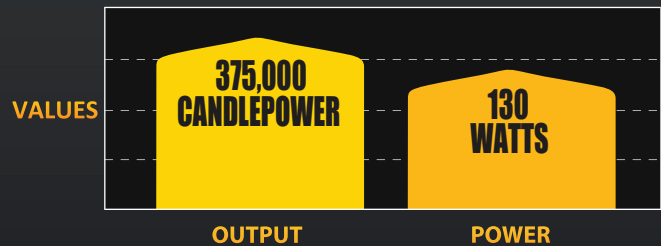

KC HiLITES

RALLY 800 8" SPOT

PHOTOMETRICS

PERFORMANCE

RALLY 800 SPOT

**130
Watt**

FEATURES

- 130-Watt Halogen Bulb
- 375,000 Candlpower
- 8" Diameter All Stainless Steel Housing
- Polished Stainless Steel or Black Powder Coat Finish
- Precision Polished Reflector
- Hard Coated Lexan® Lens
- Pair Packs Include Pre-Terminated Relay Wiring Harness with Waterproof Connectors & Protective Stone Guards
- For Off-Road Use Only

DIMENSIONS

#801 - Spot

#800 - Spot

KC RALLY 800 SPOT BEAM

| Pair Pack | Single Light | Beam | | | | | | |
|-----------|--------------|-----------------|-----------------|--------------|-------------|-------|--------|--------|
| Part # | Part # | Beam Type/Color | Finish | Wattage/Type | Candlepower | Width | Height | Depth |
| 800 | 1800 | Spot - Clear | Stainless Steel | 130 | 375,000 | 8.25" | 9.125" | 3.375" |
| 801 | 1801 | Spot - Clear | Black Stainless | 130 | 375,000 | 8.25" | 9.125" | 3.375" |