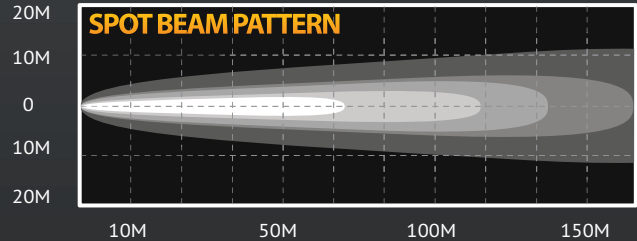

KC HiLITES

RALLY 800 8" SPOT

PHOTOMETRICS

PERFORMANCE

RALLY 800 SPOT

**130
Watt**

FEATURES

- 130-Watt Halogen Bulb
- 375,000 Candlpower
- 8" Diameter All Stainless Steel Housing
- Polished Stainless Steel or Black Powder Coat Finish
- Precision Polished Reflector
- Hard Coated Lexan® Lens
- Pair Packs Include Pre-Terminated Relay Wiring Harness with Waterproof Connectors & Protective Stone Guards
- For Off-Road Use Only

DIMENSIONS

#801 - Spot

#800 - Spot

KC RALLY 800 SPOT BEAM

| Pair Pack | Single Light | Beam | | | | | | |
|-----------|--------------|-----------------|-----------------|--------------|-------------|-------|--------|--------|
| Part # | Part # | Beam Type/Color | Finish | Wattage/Type | Candlepower | Width | Height | Depth |
| 800 | 1800 | Spot - Clear | Stainless Steel | 130 | 375,000 | 8.25" | 9.125" | 3.375" |
| 801 | 1801 | Spot - Clear | Black Stainless | 130 | 375,000 | 8.25" | 9.125" | 3.375" |