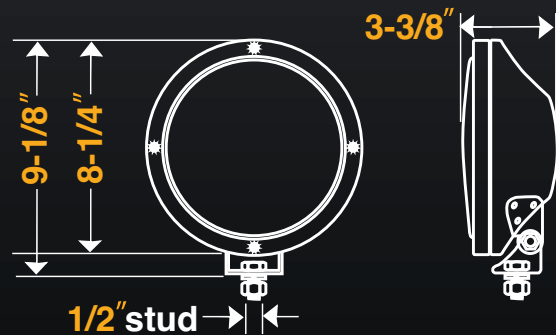

KC HiLITES

RALLY 800 8" SPOT

PHOTOMETRICS

PERFORMANCE

RALLY 800 SPOT

**130
Watt**

FEATURES

- 130-Watt Halogen Bulb
- 375,000 Candlpower
- 8" Diameter All Stainless Steel Housing
- Polished Stainless Steel or Black Powder Coat Finish
- Precision Polished Reflector
- Hard Coated Lexan® Lens
- Pair Packs Include Pre-Terminated Relay Wiring Harness with Waterproof Connectors & Protective Stone Guards
- For Off-Road Use Only

DIMENSIONS

#801 - Spot

#800 - Spot

KC RALLY 800 SPOT BEAM

| Pair Pack | Single Light | Beam | | | | | | |
|-----------|--------------|-----------------|-----------------|--------------|-------------|-------|--------|--------|
| Part # | Part # | Beam Type/Color | Finish | Wattage/Type | Candlepower | Width | Height | Depth |
| 800 | 1800 | Spot - Clear | Stainless Steel | 130 | 375,000 | 8.25" | 9.125" | 3.375" |
| 801 | 1801 | Spot - Clear | Black Stainless | 130 | 375,000 | 8.25" | 9.125" | 3.375" |