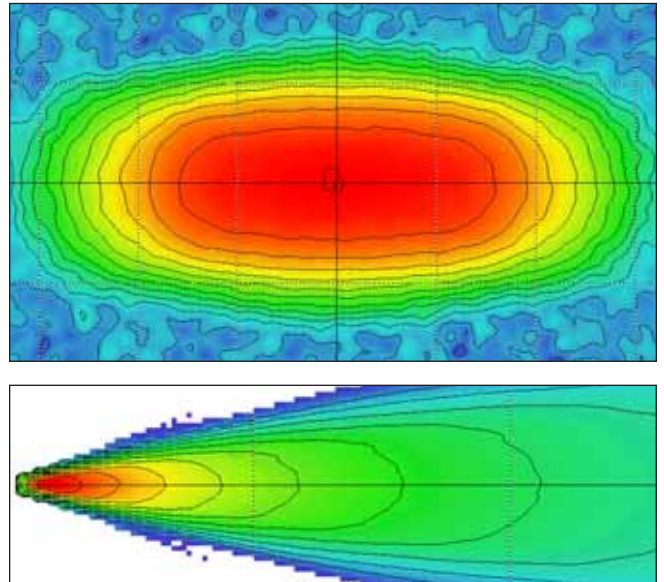

KC HiLITES

KC 35 Series Wide Beam Driving Lights

Document #05100035.1 5/10

Wide Beam Driving - Black ABS
55 Watt Halogen
Pair Pack: #775
Single: #1775

Photometrics:

Features

- Compact 3" x 5" Black ABS Housing
- Can be Used with Either Low or High Beam Headlights for Improved Night Vision
- Unique LX₂ Lens is Specially Shaped to Provide Increased Side-to-Side Illumination
- 55 Watt Halogen Bulb
- 2 Axis Mount Provides Simple & Accurate Aiming

Pair Packs Include:

- Two 35 Series wide beam driving lights
- Pre-terminated relay wiring harness
- Illustrated installation instructions

Dimensions:

35 Series LX₂ Wide Beam Driving - 3" x 5" Rectangular Housings

Pair Pack Part #	Single Light Part #	Beam Type/Color	Finish	Watts	Beam Candlepower	Lens/Reflector	Bulb	Bezel	Gasket
775	1775	Wide Beam Driving - Clear	Black ABS	55	22,000	4217	2551	n/a	n/a