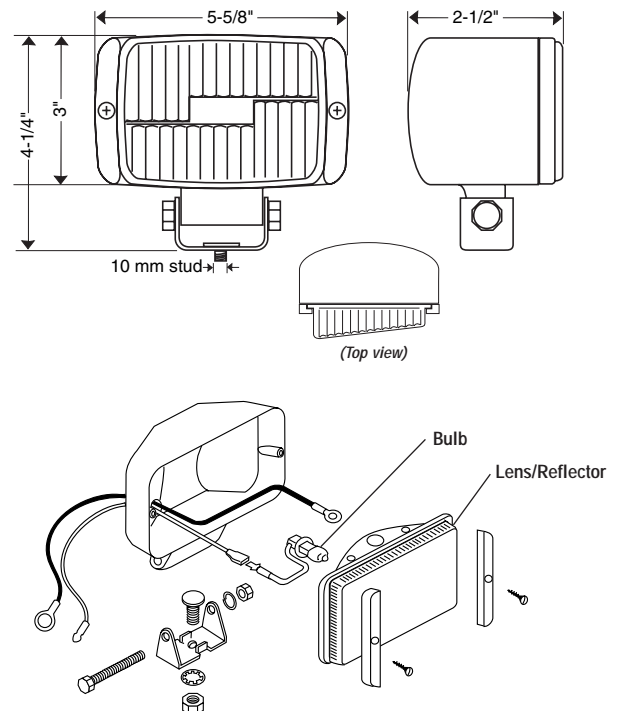

KC HiLITES

KC 35 Series Wide Beam Driving Lights

Document #05100035.1 5/10

Wide Beam Driving - Black ABS
55 Watt Halogen
Pair Pack: #775
Single: #1775

Photometrics:

Features

- Compact 3" x 5" Black ABS Housing
- Can be Used with Either Low or High Beam Headlights for Improved Night Vision
- Unique LX₂ Lens is Specially Shaped to Provide Increased Side-to-Side Illumination
- 55 Watt Halogen Bulb
- 2 Axis Mount Provides Simple & Accurate Aiming

Pair Packs Include:

- Two 35 Series wide beam driving lights
- Pre-terminated relay wiring harness
- Illustrated installation instructions

Dimensions:

35 Series LX₂ Wide Beam Driving - 3" x 5" Rectangular Housings

Pair Pack Part #	Single Light Part #	Beam Type/Color	Finish	Watts	Beam Candlepower	Lens/Reflector	Bulb	Bezel	Gasket
775	1775	Wide Beam Driving - Clear	Black ABS	55	22,000	4217	2551	n/a	n/a