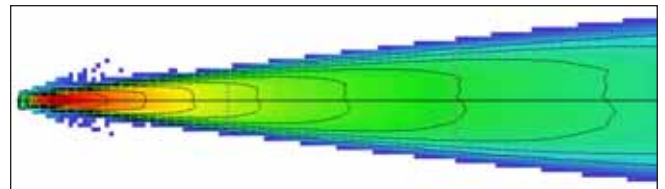

Photometrics:

Features

- Rugged 5" x 7" All Steel Housing
- Precision Polished Reflector
- Optical Quality Glass Lens
- Super Bright 100 Watt Halogen Bulb
- Gasket Between Lens and Reflector Assembly Helps Seal Against Moisture
- Two Axis Mount Allows Fast and Accurate Aiming
- Choice of Chrome, Black Chrome or Polished Stainless Steel Finishes

Pair Packs Include:

- Two 57 Series long range lights
- Pre-terminated wiring harness
- Two protective light covers
- Illustrated installation instructions