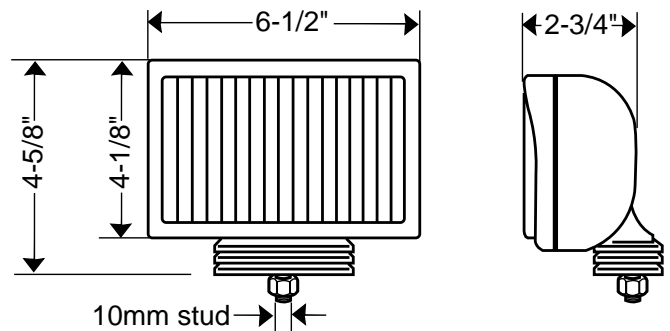

### Photometrics:

### Features

- Rugged 5" x 7" All Steel Housing
- Precision Polished Reflector
- Optical Quality Glass Lens
- Super Bright 100 Watt Halogen Bulb
- Gasket Between Lens and Reflector Assembly Helps Seal Against Moisture
- Two Axis Mount Allows Fast and Accurate Aiming
- Choice of Chrome, Black Chrome or Polished Stainless Steel Finishes

### Dimensions: