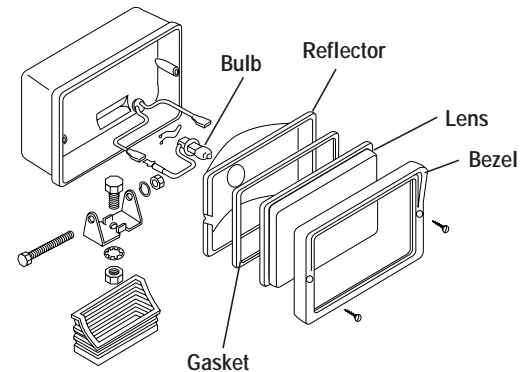

Dimensions:

57 Series Long Range - 5" x 7" Rectangular Housings

Pair Pack Part #	Single Light Part #	Beam Type/Color	Finish	Watts	Beam Candlepower	Lens	Reflector	Bulb	Bezel	Gasket
57 Series Long Range										
739	1760	Long Range - Clear	Chrome	100	167,000	4539	3079	2767	3059	3077
740	1761	Long Range - Clear	Black Chrome	100	167,000	4539	3079	2767	3060	3077
786	1789	Long Range - Clear	Stainless	100	167,000	4539	3079	2767	3050	3077