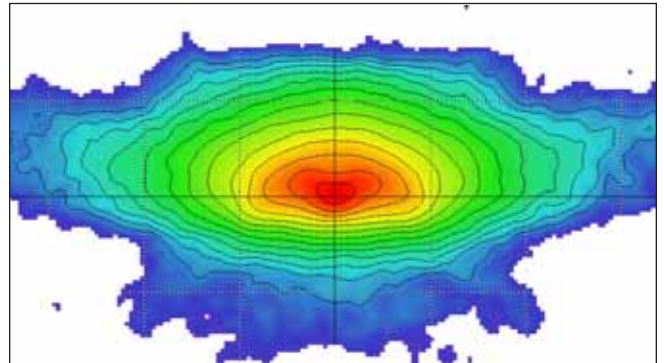

KC HiLiTES

KC SIX INCH HID 24 VOLT Driving Lights

Document #0510046124.1 5/10

Driving - Black
24 Volt - 50 Watt
Pair Pack: #667A
Single: #1667A

Photometrics:

Features

- Specialized Shock Mounted 6" Dia. Steel Housing Protects Light and Bulb from Vibration
- Optical Quality Glass Lens
- Computer Designed Parabolic Reflector
- Slim, Lightweight, Weather Resistant, Solid State 24 Volt, 50 Watt HID Ballast
- Durable Black Painted Finish