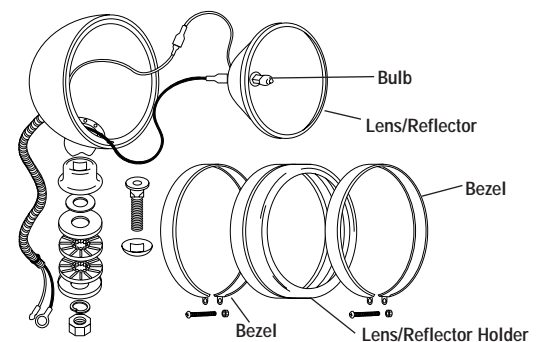

KC HiLiTES

KC SIX INCH HID 24 VOLT Driving Lights

Document #0510046124.1 5/10

Driving - Black
24 Volt - 50 Watt
Pair Pack: #667A
Single: #1667A

Photometrics:

Features

- Specialized Shock Mounted 6" Dia. Steel Housing Protects Light and Bulb from Vibration
- Optical Quality Glass Lens
- Computer Designed Parabolic Reflector
- Slim, Lightweight, Weather Resistant, Solid State 24 Volt, 50 Watt HID Ballast
- Durable Black Painted Finish

Pair Packs Include:

- Two Six Inch HID 24 volt driving lights
- Two 50 watt ballasts
- Fully assembled pre-terminated 24 volt harness with weather proof plug connectors
- Two protective light covers
- Illustrated installation instructions

Dimensions:

KC Six Inch HID 24 Volt Driving PAR 46 - 6" Round Housings

Pair Pack Part #	Single Light Part #	Beam Type/Color	Finish	Watts	Beam Candlepower	Lumens	Lens/Reflector Assembly	Bulb	Bezel	Lens/Reflector Holder
6" HID 24 Volt Driving										
667A	1667A	Driving - Clear	Black	50	305,000	5000	4205H	2602	3026	3028