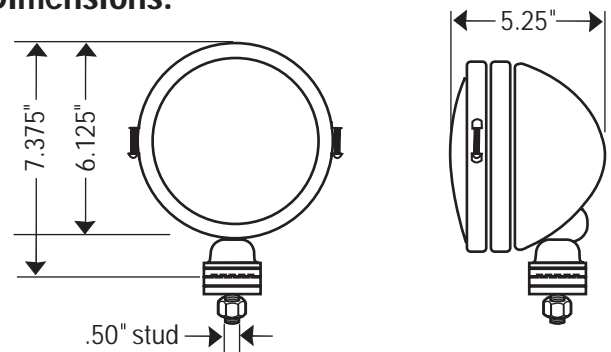

KC HiLiTES

KC SIX INCH HID 24 VOLT Driving Lights

Document #0510046124.1 5/10

Driving - Black
24 Volt - 50 Watt
Pair Pack: #667A
Single: #1667A

Photometrics:

Features

- Specialized Shock Mounted 6" Dia. Steel Housing Protects Light and Bulb from Vibration
- Optical Quality Glass Lens
- Computer Designed Parabolic Reflector
- Slim, Lightweight, Weather Resistant, Solid State 24 Volt, 50 Watt HID Ballast
- Durable Black Painted Finish

Pair Packs Include:

- Two Six Inch HID 24 volt driving lights
- Two 50 watt ballasts
- Fully assembled pre-terminated 24 volt harness with weather proof plug connectors
- Two protective light covers
- Illustrated installation instructions

Dimensions:

KC Six Inch HID 24 Volt Driving PAR 46 - 6" Round Housings

Pair Pack Part #	Single Light Part #	Beam Type/Color	Finish	Watts	Beam Candlepower	Lumens	Lens/Reflector Assembly	Bulb	Bezel	Lens/Reflector Holder
6" HID 24 Volt Driving										
667A	1667A	Driving - Clear	Black	50	305,000	5000	4205H	2602	3026	3028