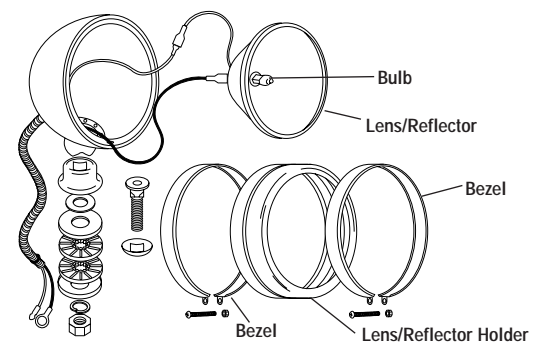

KC HiLiTES

KC SIX INCH HID Driving Lights

Document #05100461.1 5/10

Driving - Black
50 Watt
Pair Pack: #667
Single: #1667

Photometrics:

Features

- Specialized Shock Mounted 6" Dia. Steel Housing Protects Light and Bulb from Vibration
- Optical Quality Glass Lens
- Computer Designed Parabolic Reflector
- Slim, Lightweight, Weather Resistant, Solid State 50 Watt HID Ballast
- Polished Stainless Steel or Black Painted Finishes

Pair Packs Include:

- Two Six Inch HID driving lights
- Two 50 watt ballasts
- Fully assembled pre-terminated harness with weather proof plug connectors
- Two protective light covers
- Illustrated installation instructions

Dimensions:

KC Six Inch HID Driving PAR 46 - 6" Round Housings

Pair Pack Part #	Single Light Part #	Beam Type/Color	Finish	Watts	Beam Candlepower	Lumens	Lens/Reflector Assembly	Bulb	Bezel	Lens/Reflector Holder
6" HID Driving										
666	1666	Driving - Clear	Stainless Steel	50	305,000	5000	4205H	2602	3042	3028
667	1667	Driving - Clear	Black	50	305,000	5000	4205H	2602	3026	3028