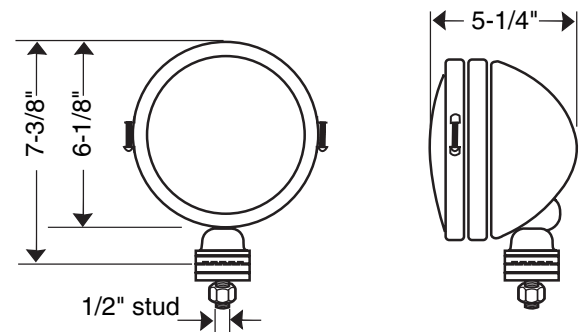

KC HiLiTES

KC SIX INCH HID Driving Lights

Document #05100461.1 5/10

Driving - Black
50 Watt
Pair Pack: #667
Single: #1667

Photometrics:

Features

- Specialized Shock Mounted 6" Dia. Steel Housing Protects Light and Bulb from Vibration
- Optical Quality Glass Lens
- Computer Designed Parabolic Reflector
- Slim, Lightweight, Weather Resistant, Solid State 50 Watt HID Ballast
- Polished Stainless Steel or Black Painted Finishes

Pair Packs Include:

- Two Six Inch HID driving lights
- Two 50 watt ballasts
- Fully assembled pre-terminated harness with weather proof plug connectors
- Two protective light covers
- Illustrated installation instructions

Dimensions:

KC Six Inch HID Driving PAR 46 - 6" Round Housings

Pair Pack Part #	Single Light Part #	Beam Type/Color	Finish	Watts	Beam Candlepower	Lumens	Lens/Reflector Assembly	Bulb	Bezel	Lens/Reflector Holder
6" HID Driving										
666	1666	Driving - Clear	Stainless Steel	50	305,000	5000	4205H	2602	3042	3028
667	1667	Driving - Clear	Black	50	305,000	5000	4205H	2602	3026	3028