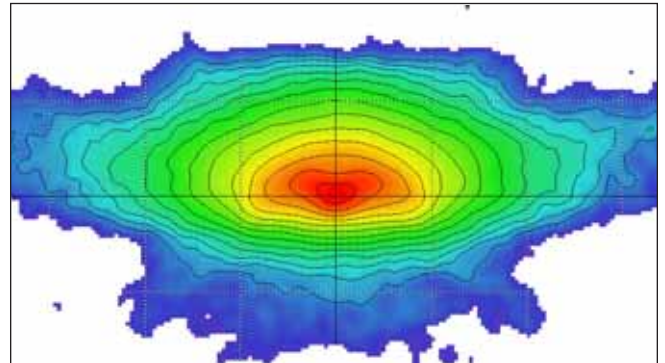

KC HiLiTES

KC SIX INCH HID Driving Lights

Document #05100461.1 5/10

Driving - Black
50 Watt
Pair Pack: #667
Single: #1667

Photometrics:

Features

- Specialized Shock Mounted 6" Dia. Steel Housing Protects Light and Bulb from Vibration
- Optical Quality Glass Lens
- Computer Designed Parabolic Reflector
- Slim, Lightweight, Weather Resistant, Solid State 50 Watt HID Ballast
- Polished Stainless Steel or Black Painted Finishes