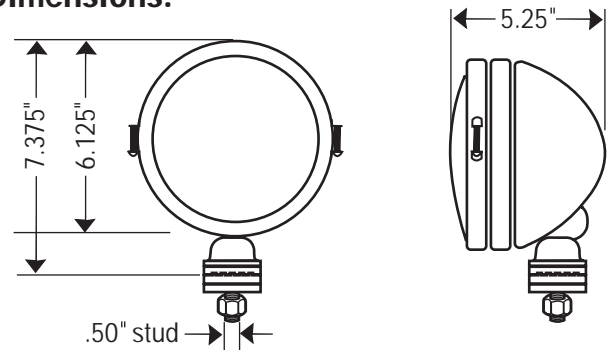

KC HiLiTES

KC SIX INCH HID 24 VOLT Flood Lights

Document #0510046224.1 5/10

Flood - Black
24 Volt - 50 Watt
Pair Pack: #665A
Single: #1665A

Photometrics:

Features

- Specialized Shock Mounted 6" Dia. Steel Housing Protects Light and Bulb from Vibration
- Optical Quality Glass Lens
- Computer Designed Parabolic Reflector
- Slim, Lightweight, Weather Resistant, Solid State 24 Volt, 50 Watt HID Ballast
- Durable Black Painted Finish

Pair Packs Include:

- Two Six Inch HID 24 volt flood lights
- Two 50 watt ballasts
- Fully assembled pre-terminated 24 volt harness with weather proof plug connectors
- Two protective light covers
- Illustrated installation instructions

Dimensions:

KC Six Inch HID 24 Volt Flood PAR 46 - 6" Round Housings

Pair Pack Part #	Single Light Part #	Beam Type/Color	Finish	Watts	Beam Candlepower	Lumens	Lens/Reflector Assembly	Bulb	Bezel	Lens/Reflector Holder
6" HID 24 Volt Flood										
665A	1665A	Flood - Clear	Black	50	83,000	5000	4219H	2602	3026	3028