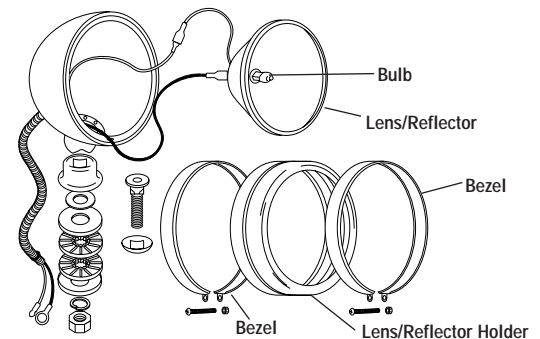

KC HiLiTES

KC SIX INCH HID 24 VOLT Flood Lights

Document #0510046224.1 5/10

Flood - Black
24 Volt - 50 Watt
Pair Pack: #665A
Single: #1665A

Photometrics:

Features

- Specialized Shock Mounted 6" Dia. Steel Housing Protects Light and Bulb from Vibration
- Optical Quality Glass Lens
- Computer Designed Parabolic Reflector
- Slim, Lightweight, Weather Resistant, Solid State 24 Volt, 50 Watt HID Ballast
- Durable Black Painted Finish

Pair Packs Include:

- Two Six Inch HID 24 volt flood lights
- Two 50 watt ballasts
- Fully assembled pre-terminated 24 volt harness with weather proof plug connectors
- Two protective light covers
- Illustrated installation instructions

Dimensions:

KC Six Inch HID 24 Volt Flood PAR 46 - 6" Round Housings

Pair Pack Part #	Single Light Part #	Beam Type/Color	Finish	Watts	Beam Candlepower	Lumens	Lens/Reflector Assembly	Bulb	Bezel	Lens/Reflector Holder
6" HID 24 Volt Flood										
665A	1665A	Flood - Clear	Black	50	83,000	5000	4219H	2602	3026	3028