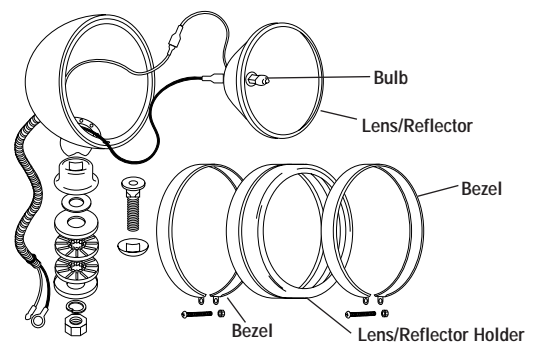

KC HiLITES

KC SIX INCH HID Long Range Lights

Document #05100460.1 5/10

Long Range - Stainless
50 Watt
Pair Pack: #660
Single: #1660

Photometrics:

Features

- Specialized Shock Mounted 6" Dia. Steel Housing Protects Light and Bulb from Vibration
- Hard Coated Lexan® Lens
- Computer Designed Parabolic Reflector
- Slim, Lightweight, Weather Resistant, Solid State 50 Watt HID Ballast
- Polished Stainless Steel or Black Painted Finishes

Pair Packs Include:

- Two Six Inch HID long range lights
- Two 50 watt ballasts
- Fully assembled pre-terminated harness with weather proof plug connectors
- Two protective light covers
- Illustrated installation instructions

Dimensions:

KC Six Inch HID Long Range PAR 46 - 6" Round Housings

Pair Pack Part #	Single Light Part #	Beam Type/Color	Finish	Watts	Beam Candlepower	Lumens	Lens/Reflector Assembly	Bulb	Bezel	Lens/Reflector Holder
6" HID Long Range										
660	1660	Long Range - Clear	Stainless Steel	50	660,000	5000	4212	2602	3042	3028
661	1661	Long Range - Clear	Black	50	660,000	5000	4212	2602	3026	3028