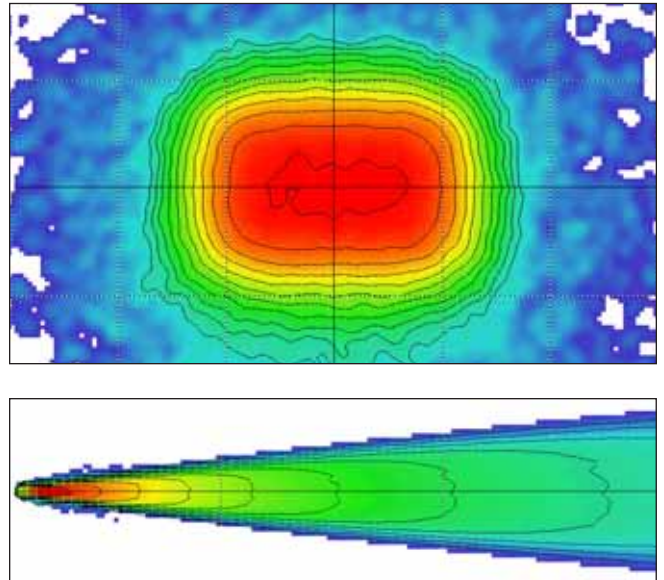

KC HiLITES

KC SIX INCH HID Long Range Lights

Document #05100460.1 5/10

Long Range - Stainless
50 Watt
Pair Pack: #660
Single: #1660

Photometrics:

Features

- Specialized Shock Mounted 6" Dia. Steel Housing Protects Light and Bulb from Vibration
- Hard Coated Lexan® Lens
- Computer Designed Parabolic Reflector
- Slim, Lightweight, Weather Resistant, Solid State 50 Watt HID Ballast
- Polished Stainless Steel or Black Painted Finishes

Dimensions:

KC Six Inch HID Long Range PAR 46 - 6" Round Housings

Pair Pack Part #	Single Light Part #	Beam Type/Color	Finish	Watts	Beam Candlepower	Lumens	Lens/Reflector Assembly	Bulb	Bezel	Lens/Reflector Holder
6" HID Long Range										
660	1660	Long Range - Clear	Stainless Steel	50	660,000	5000	4212	2602	3042	3028
661	1661	Long Range - Clear	Black	50	660,000	5000	4212	2602	3026	3028