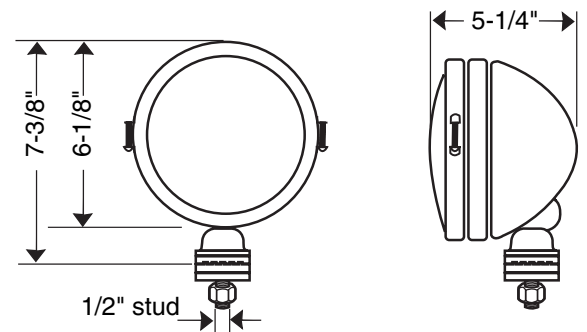

KC HiLITES

KC SIX INCH HID Long Range Lights

Document #05100460.1 5/10

Long Range - Stainless
50 Watt
Pair Pack: #660
Single: #1660

Photometrics:

Features

- Specialized Shock Mounted 6" Dia. Steel Housing Protects Light and Bulb from Vibration
- Hard Coated Lexan® Lens
- Computer Designed Parabolic Reflector
- Slim, Lightweight, Weather Resistant, Solid State 50 Watt HID Ballast
- Polished Stainless Steel or Black Painted Finishes

Pair Packs Include:

- Two Six Inch HID long range lights
- Two 50 watt ballasts
- Fully assembled pre-terminated harness with weather proof plug connectors
- Two protective light covers
- Illustrated installation instructions

Dimensions:

KC Six Inch HID Long Range PAR 46 - 6" Round Housings

Pair Pack Part #	Single Light Part #	Beam Type/Color	Finish	Watts	Beam Candlepower	Lumens	Lens/Reflector Assembly	Bulb	Bezel	Lens/Reflector Holder
6" HID Long Range										
660	1660	Long Range - Clear	Stainless Steel	50	660,000	5000	4212	2602	3042	3028
661	1661	Long Range - Clear	Black	50	660,000	5000	4212	2602	3026	3028