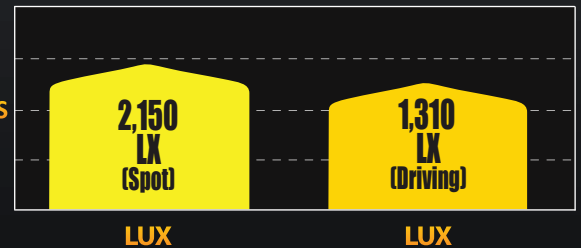

KC HiLITES

Pro-Sport with Gravity® LED G6

Pro-Sport with Gravity® LED G6

20 Watt

FEATURES

Two Models Available:

- **SAE J581/ECE R112 CERTIFIED STREET LEGAL** Pro-Sport with Gravity® LED G6 Driving Beam – #644: Each Light Rated at: 2 x Cree XML2-T6 10W LEDs; 2,300 Lumens; 1,310 LUX @ 10 Meters; 131,000 Candela
- Pro-Sport with Gravity® LED G6 Spot Beam – #643: Each Light Rated at: 2 x Cree XPL V4 10W LEDs; 2,300 Lumens; 2,150 LUX @ 10 Meters; 215,000 Candela
- Patented Gravity® Reflective Diode (GRD) technology yields more controlled and farther reaching light beams
- 5,000K Color Temperature
- High Grade Aluminum housing with Hard Coated Polycarbonate Lens
- IP68 Rated Fully self contained and sealed LED light housing
- Operates on 9 to 32 Volts
- Protected Against EMI Interference
- Protective and stylish ABS Stone Guards included
- Pair Packs also Include Complete Wiring Kit with Waterproof Connectors
- Backed by our 23-Year Warranty

KC Pro-Sport with Gravity® LED G6

Pair Pack Part #	Single Light Part #	Model / Description	Beam Pattern	Beam Distance (m)	Watts	Volts	Lumens	Width	Height	Depth
643	1643	Pro-Sport with Gravity LED G6	Spot - Clear	927	20	9 - 32	2,300	6.25"	7.00"	4.54"
644	1644	Pro-Sport with Gravity LED G6	Driving - Clear	724	20	9 - 32	2,300	6.25"	7.00"	4.54"

PHOTOMETRICS

Total beam distance with 0.25 Lux - 927m

SPOT BEAM PATTERN

Total beam distance with 0.25 Lux - 724m

DRIVING BEAM PATTERN

SAE/ECE STREET LEGAL

PERFORMANCE

VALUES

DIMENSIONS