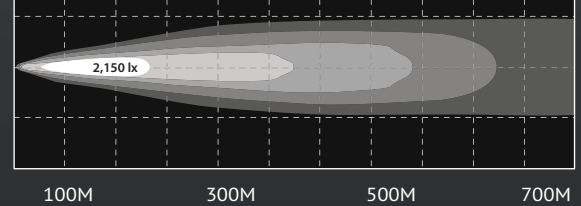

KC HiLITES

Pro-Sport with Gravity® LED G6

Pro-Sport with Gravity® LED G6

20 Watt

FEATURES

Two Models Available:

- **SAE J581/ECE R112 CERTIFIED STREET LEGAL** Pro-Sport with Gravity® LED G6 Driving Beam – #644: Each Light Rated at: 2 x Cree XML2-T6 10W LEDs; 2,300 Lumens; 1,310 LUX @ 10 Meters; 131,000 Candela
- Pro-Sport with Gravity® LED G6 Spot Beam – #643: Each Light Rated at: 2 x Cree XPL V4 10W LEDs; 2,300 Lumens; 2,150 LUX @ 10 Meters; 215,000 Candela
- Patented Gravity® Reflective Diode (GRD) technology yields more controlled and farther reaching light beams
- 5,000K Color Temperature
- High Grade Aluminum housing with Hard Coated Polycarbonate Lens
- IP68 Rated Fully self contained and sealed LED light housing
- Operates on 9 to 32 Volts
- Protected Against EMI Interference
- Protective and stylish ABS Stone Guards included
- Pair Packs also Include Complete Wiring Kit with Waterproof Connectors
- Backed by our 23-Year Warranty

KC Pro-Sport with Gravity® LED G6

Pair Pack Part #	Single Light Part #	Model / Description	Beam Pattern	Beam Distance (m)	Watts	Volts	Lumens	Width	Height	Depth
643	1643	Pro-Sport with Gravity LED G6	Spot - Clear	927	20	9 - 32	2,300	6.25"	7.00"	4.54"
644	1644	Pro-Sport with Gravity LED G6	Driving - Clear	724	20	9 - 32	2,300	6.25"	7.00"	4.54"

PHOTOMETRICS

Total beam distance with 0.25 Lux - 927m

SPOT BEAM PATTERN

Total beam distance with 0.25 Lux - 724m

DRIVING BEAM PATTERN

SAE/ECE STREET LEGAL

PERFORMANCE

VALUES

DIMENSIONS