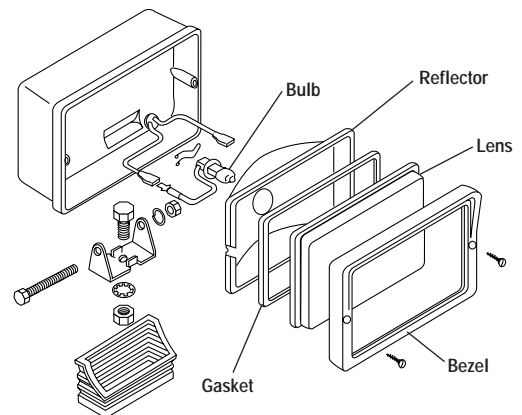

KC HiLITES

KC 26 Series Back-Up / Flood Lights

Document #05100600.1 5/10

Back-Up / Flood - Black Composite
55 Watt Halogen
Pair Pack System: #517
Single: #1763

Photometrics:

Features

- Compact 2" x 6" Black Composite Housing
- 55 Watt Halogen Bulb & Flood Lens Pattern Illuminates a Larger Area than Standard O.E. Back-Up Lights
- 2 Axis Mount Provides Simple & Accurate Aiming
- Wiring Harness Easily Connects to O.E. Back-Up Light Circuit Allowing Lights to Come On Automatically when Vehicle is Placed in Reverse

Back-Up Lights System Includes:

- Two 26 Series flood lights
- Relay wiring harness
(Add-on switch allows manual operation of lights, Part #6303)
- Two heavy duty mounting brackets
- Illustrated installation instructions

Dimensions:

26 Series Back-Up / Flood - 2" x 6" Rectangular Housings

Pair Pack Part #	Single Light Part #	Beam Type/Color	Finish	Watts	Beam Candlepower	Lens	Reflector	Bulb	Bezel	Gasket
517	1763	Back-Up / Flood - Clear	Black Composite	55	n/a	4633	3520	2551	3522	3524