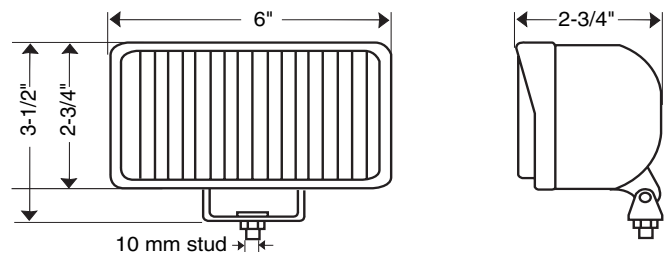

KC HiLITES

KC 26 Series Back-Up / Flood Lights

Document #05100600.1 5/10

Back-Up / Flood - Black Composite
55 Watt Halogen
Pair Pack System: #517
Single: #1763

Photometrics:

Features

- Compact 2" x 6" Black Composite Housing
- 55 Watt Halogen Bulb & Flood Lens Pattern Illuminates a Larger Area than Standard O.E. Back-Up Lights
- 2 Axis Mount Provides Simple & Accurate Aiming
- Wiring Harness Easily Connects to O.E. Back-Up Light Circuit Allowing Lights to Come On Automatically when Vehicle is Placed in Reverse

Dimensions:

26 Series Back-Up / Flood - 2" x 6" Rectangular Housings

Pair Pack Part #	Single Light Part #	Beam Type/Color	Finish	Watts	Beam Candlepower	Lens	Reflector	Bulb	Bezel	Gasket
517	1763	Back-Up / Flood - Clear	Black Composite	55	n/a	4633	3520	2551	3522	3524