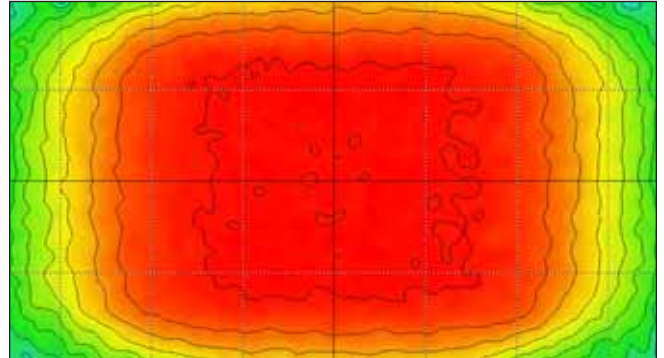

KC HiLITES

KC 26 Series Back-Up / Flood Lights

Document #05100600.1 5/10

Back-Up / Flood - Black Composite
55 Watt Halogen
Pair Pack System: #517
Single: #1763

Photometrics:

Features

- Compact 2" x 6" Black Composite Housing
- 55 Watt Halogen Bulb & Flood Lens Pattern Illuminates a Larger Area than Standard O.E. Back-Up Lights
- 2 Axis Mount Provides Simple & Accurate Aiming
- Wiring Harness Easily Connects to O.E. Back-Up Light Circuit Allowing Lights to Come On Automatically when Vehicle is Placed in Reverse

Dimensions:

26 Series Back-Up / Flood - 2" x 6" Rectangular Housings

Pair Pack Part #	Single Light Part #	Beam Type/Color	Finish	Watts	Beam Candlepower	Lens	Reflector	Bulb	Bezel	Gasket
517	1763	Back-Up / Flood - Clear	Black Composite	55	n/a	4633	3520	2551	3522	3524