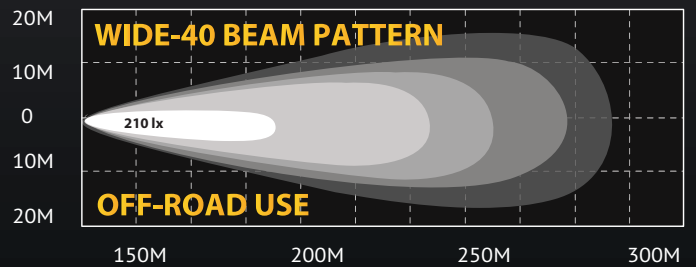

### FEATURES

Three Models Available:

- **Gravity® LED G34 Driving Beam – #431:**  
*SAE J581/ECE R112 Compliant Street Legal*  
Each Light Rated at: 16-Watt; 2,300 Lumens;  
600 LUX @ 10 Meters; 60,000 Candela
- **Gravity® LED G34 Fog Beam – #432:**  
*SAE J583/ECE R19 CERTIFIED STREET LEGAL*  
Each Light Rated at: 16-Watt; 1,686 Lumens;  
110 LUX @ 10 Meters; 11,000 Candela
- **Gravity® LED G34 Wide-40™ Beam – #433:**  
*For Off-Road Use Only*  
Each Light Rated at: 16-Watt; 2,300 Lumens;  
210 LUX @ 10 Meters; 21,000 Candela

## DIMENSIONS