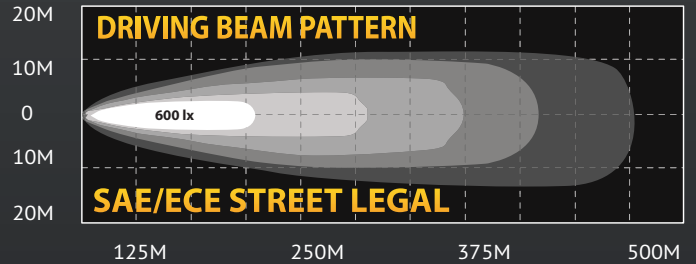

### FEATURES

Three Models Available:

- **Gravity® LED G34 Driving Beam – #431:**  
*SAE J581/ECE R112 Compliant Street Legal*  
Each Light Rated at: 16-Watt; 2,300 Lumens;  
600 LUX @ 10 Meters; 60,000 Candela
- **Gravity® LED G34 Fog Beam – #432:**  
*SAE J583/ECE R19 CERTIFIED STREET LEGAL*  
Each Light Rated at: 16-Watt; 1,686 Lumens;  
110 LUX @ 10 Meters; 11,000 Candela
- **Gravity® LED G34 Wide-40™ Beam – #433:**  
*For Off-Road Use Only*  
Each Light Rated at: 16-Watt; 2,300 Lumens;  
210 LUX @ 10 Meters; 21,000 Candela

## DIMENSIONS