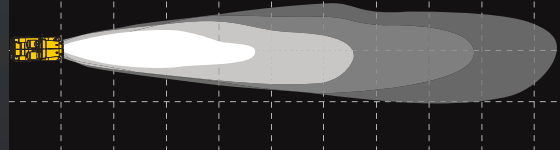

Gravity LED Pro 7" Headlights #42341

PRO 7" HEADLIGHTS

FEATURES

- 2,967 (high beam) Lumens per headlight
- Patented GRD™ and GPO™
- High and Low beam with built-in Daytime Running Light for Jeep JK
- Hard Coated Polycarbonate Lens
- Precision Die-Cast Aluminum Housing
- KC Engineered Reflector Optics
- Easy Plug-and-Play Jeep JK/JKU 07-16
- DOT Compliant
- Color Temperature 5000K

PHOTOMETRICS

DOT/SAE BEAM PATTERN

« **High Beam Features:**
Gravity Reflective Diode (GRD) Technology engineered to direct every lumen to precision reflector optics

« **Low Beam Features:**
Gravity Projector Optics (GPO) Technology delivering more light output and beam control