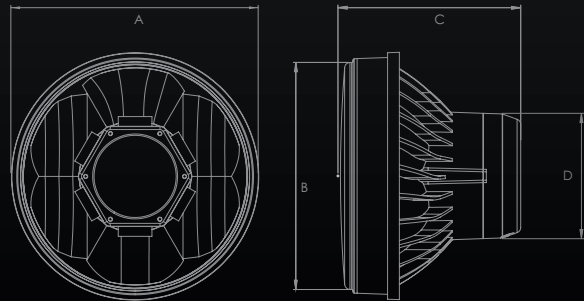

Gravity LED Pro 7" Headlights #42341

PRO 7" HEADLIGHTS

FEATURES

- 2,967 (high beam) Lumens per headlight
- Patented GRD™ and GPO™
- High and Low beam with built-in Daytime Running Light for Jeep JK
- Hard Coated Polycarbonate Lens
- Precision Die-Cast Aluminum Housing
- KC Engineered Reflector Optics
- Easy Plug-and-Play Jeep JK/JKU 07-16
- DOT Compliant
- Color Temperature 5000K

PHOTOMETRICS

DOT/SAE BEAM PATTERN

« **High Beam Features:**
Gravity Reflective Diode (GRD) Technology engineered to direct every lumen to precision reflector optics

« **Low Beam Features:**
Gravity Projector Optics (GPO) Technology delivering more light output and beam control