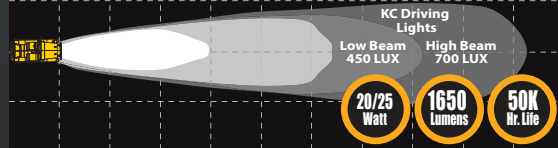

PHOTOMETRICS

LED HEADLIGHTS