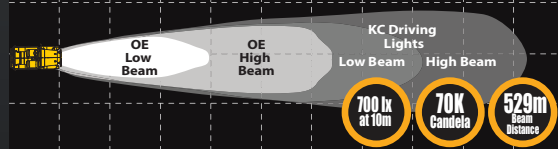

LIGHTING USAGE