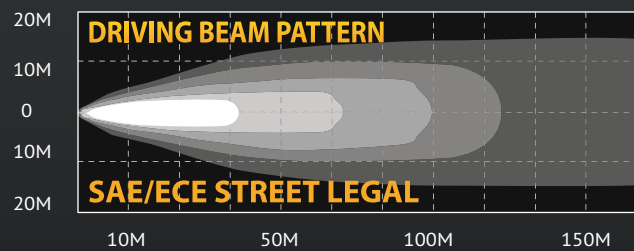

PHOTOMETRICS