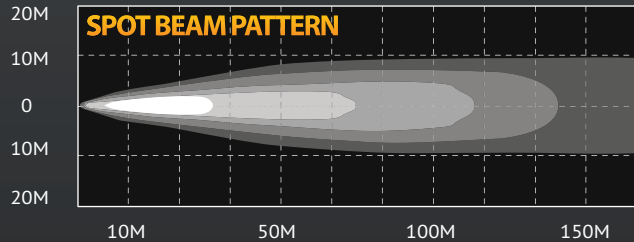

PHOTOMETRICS