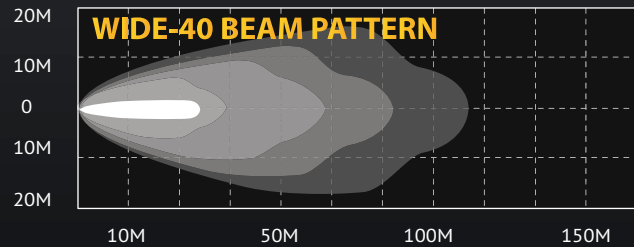

PHOTOMETRICS