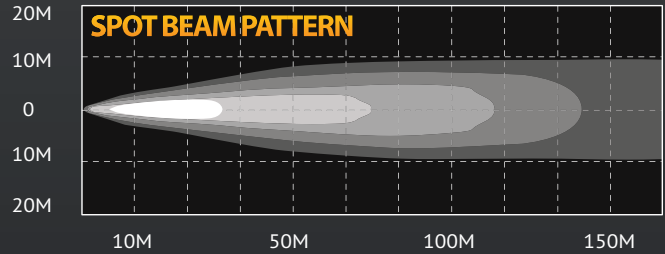

KC HiLITES

GRAVITY® LED G7 Optical Inserts

**40
Watt**

GRAVITY® LED G7 Optical Inserts

- Gravity LED G7 Optical Insert – #42033: Each Light Rated at: 40-Watt; 4,904 Lumens; 4,100 LUX @ 10 Meters; 410,000 Candela
- KC's Gravity Reflective Diode Technology for a More Controlled and Far Reaching Beam Pattern
- Cree XPL V4 LEDs
- 5,000K Color Temperature
- IP68 Rated Sealed Aluminum Housings
- The Gravity LED G7 optical insert is a universal light that is intended to switch your existing Carbon POD HID's to LED's.
- Operates on 9 to 32 Volts
- Protected Against EMI Interference
- Backed by our 23-Year Warranty

KC Gravity LED G7 Optical Inserts

Pair Pack Part #	Single Light Part #	Model / Description	Beam Pattern	Beam Distance (m)	Watts	Volts	Lumens	Width	Height	Depth
N/A	42033	Gravity LED G7 Optical Insert	Spot - Clear	1281	40	9 - 32	4,904	7.20"	7.20"	4.41"

PHOTOMETRICS

PERFORMANCE

DIMENSIONS