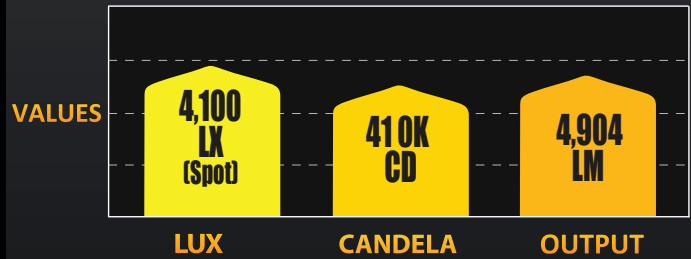

PERFORMANCE