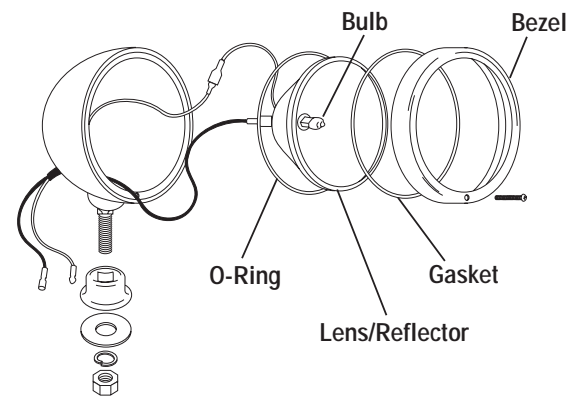

Dimensions:

50 Series Halogen Long Range PAR 36 - 5" Round Housings

Pair Pack Part #	Single Light Part #	Beam Type/Color	Finish	Watts	Beam Candlepower	Lens/Reflector	Bulb	Bezel	Gasket	O-Ring
50 Series Halogen Long Range										
415	1415	Long Range - Clear	Black Chrome	100	200,000	4211	2767	3012BK	3077A	3077R
417	1417	Long Range - Clear	Chrome	100	200,000	4211	2767	3012	3077A	3077R