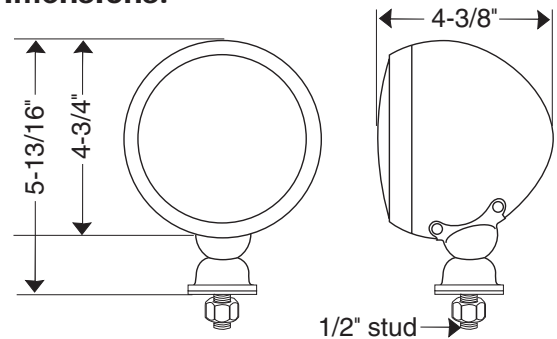

### Features

- Rugged 5" Dia. All Steel Housing
- Computer Designed Parabolic Reflector
- Optical Quality Glass Lens
- Super Bright 100 Watt Halogen Bulb
- Sturdy Single Bolt Light Mount
- Smaller, Compact Size is Ideal where Space Limitations are a Consideration
- Choice of Chrome or Black Chrome Finishes

### Dimensions: