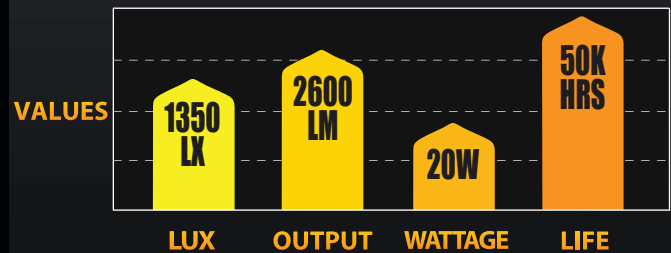

PERFORMANCE