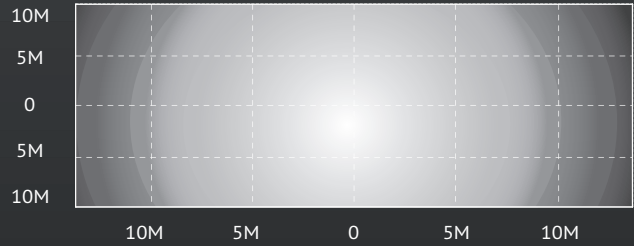

PHOTOMETRICS