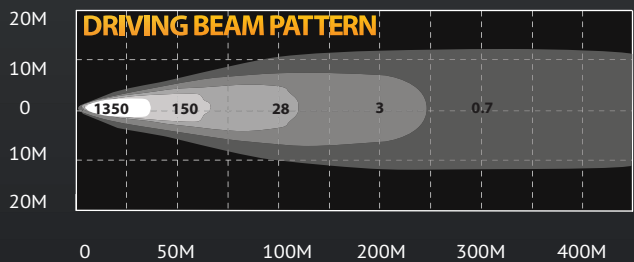

KC HiLITES

RAPTOR LZR CUBE KIT

RAPTOR CUBE KIT 20 Watt

FEATURES

- Specially Designed for Ford Raptors and Provides Custom Looking Appearance
- Fits Bumper Opening
- System Includes Four LZR CUBE Driving Lights
- Each 20-Watt 4-LED Light Rated at 2,600 Lumens Output
- Heavy Duty Mounting Brackets Help Shield Back of the Lights from Mud and Debris
- No Drilling Required for Installation
- Includes Pre-terminated Wiring Harness with Waterproof Connectors and Easily Connects into the Factory Auxiliary Switch Harness
- For Off-Road Use Only

Part #340 KC LZR Quad CUBE System for Ford Raptors

KC LZR CUBE Specifications

System	**Single Light									
Part #	Part #	Model/Description	Beam Pattern	# of LED's	Watts	Lumens	Width	Height	Depth	
340	1310	3" LZR Cube	Driving	4	20	2600	3.00"	3.88"	3.25"	

**Note: Single Part Numbers Do Not Include a Wire Harness.

PHOTOMETRICS

PERFORMANCE

DIMENSIONS