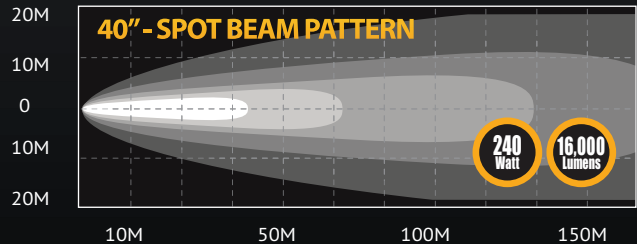

PHOTOMETRICS

KC C-SERIES LIGHT BARS 10"-50"

Part No.	Model/Description	Beam Pattern	No. of LEDs	Watts	Lumens	Dimensions		
						A	B	C
323	LZR10 - 10" LED Light Bar	Spot	20	60	4,000	3.125"	3.125"	11.125"
324	LZR20 - 20" LED Light Bar	Spot	40	120	8,000	3.125"	3.125"	21.062"
325	LZR30 - 30" LED Light Bar	Spot	60	180	12,000	3.125"	3.125"	31.062"
326	LZR30 - 40" LED Light Bar	Spot	80	240	16,000	3.125"	3.125"	41.00"
327	LZR50 - 50" LED Light Bar	Spot	100	300	20,000	3.125"	3.125"	50.687"