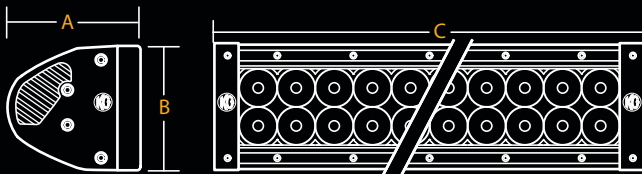

DIMENSIONS