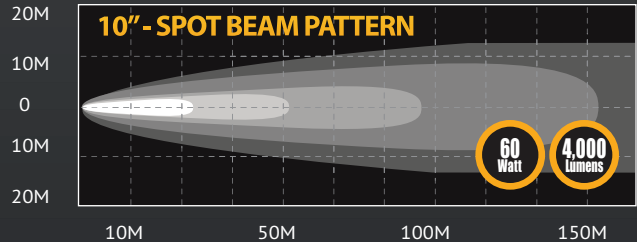

PHOTOMETRICS

KC C-SERIES LIGHT BARS 10"-50"

Part No.	Model/Description	Beam Pattern	No. of LEDs	Watts	Lumens	Dimensions		
						A	B	C
323	LZR10 - 10" LED Light Bar	Spot	20	60	4,000	3.125"	3.125"	11.125"
324	LZR20 - 20" LED Light Bar	Spot	40	120	8,000	3.125"	3.125"	21.062"
325	LZR30 - 30" LED Light Bar	Spot	60	180	12,000	3.125"	3.125"	31.062"
326	LZR30 - 40" LED Light Bar	Spot	80	240	16,000	3.125"	3.125"	41.00"
327	LZR50 - 50" LED Light Bar	Spot	100	300	20,000	3.125"	3.125"	50.687"