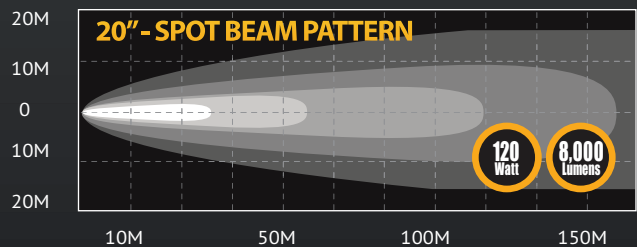

PHOTOMETRICS

KC C-SERIES LIGHT BARS 10"-50"

Part No.	Model/Description	Beam Pattern	No. of LEDs	Watts	Lumens	Dimensions		
						A	B	C
323	LZR10 - 10" LED Light Bar	Spot	20	60	4,000	3.125"	3.125"	11.125"
324	LZR20 - 20" LED Light Bar	Spot	40	120	8,000	3.125"	3.125"	21.062"
325	LZR30 - 30" LED Light Bar	Spot	60	180	12,000	3.125"	3.125"	31.062"
326	LZR30 - 40" LED Light Bar	Spot	80	240	16,000	3.125"	3.125"	41.00"
327	LZR50 - 50" LED Light Bar	Spot	100	300	20,000	3.125"	3.125"	50.687"