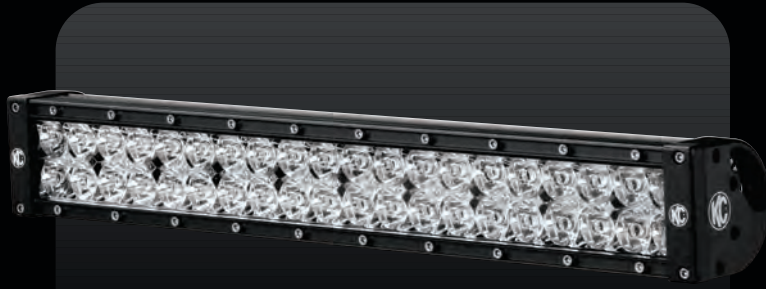

# KC HiLITES

## LZR SERIES LED Light Bars

### LZR SERIES LIGHT BARS

up to **300 Watt**

#### FEATURES

- Housings Made of Aircraft Grade Aluminum
- Integrated Printed Circuit Board (PCB) Technology to Deliver a Stronger, Brighter, More Durable LED Light Bar
- Powerful, Yet Low Power Consuming, KC LZR LED Light Bars are Available in 10", 20", 30", 40" and 50" Models
- Each LED Light Bar Includes a Wiring Harness with Waterproof Connectors
- For Off-Road Use Only