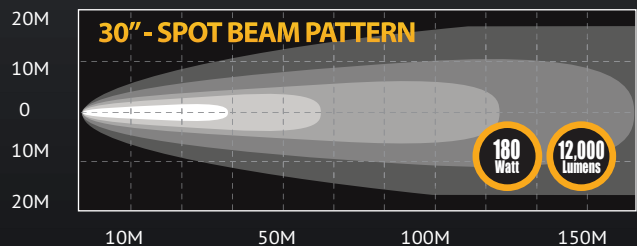

PHOTOMETRICS

KC C-SERIES LIGHT BARS 10"-50"

Part No.	Model/Description	Beam Pattern	No. of LEDs	Watts	Lumens	Dimensions		
						A	B	C
323	LZR10 - 10" LED Light Bar	Spot	20	60	4,000	3.125"	3.125"	11.125"
324	LZR20 - 20" LED Light Bar	Spot	40	120	8,000	3.125"	3.125"	21.062"
325	LZR30 - 30" LED Light Bar	Spot	60	180	12,000	3.125"	3.125"	31.062"
326	LZR30 - 40" LED Light Bar	Spot	80	240	16,000	3.125"	3.125"	41.00"
327	LZR50 - 50" LED Light Bar	Spot	100	300	20,000	3.125"	3.125"	50.687"