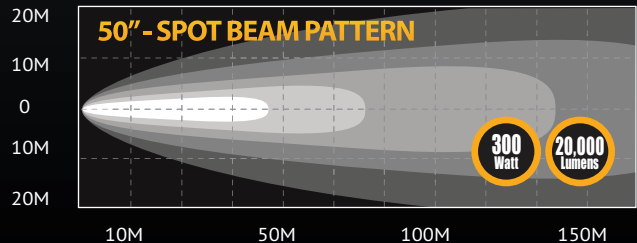

PHOTOMETRICS

KC C-SERIES LIGHT BARS 10"-50"

Part No.	Model/Description	Beam Pattern	No. of LEDs	Watts	Lumens	Dimensions		
						A	B	C
323	LZR10 - 10" LED Light Bar	Spot	20	60	4,000	3.125"	3.125"	11.125"
324	LZR20 - 20" LED Light Bar	Spot	40	120	8,000	3.125"	3.125"	21.062"
325	LZR30 - 30" LED Light Bar	Spot	60	180	12,000	3.125"	3.125"	31.062"
326	LZR30 - 40" LED Light Bar	Spot	80	240	16,000	3.125"	3.125"	41.00"
327	LZR50 - 50" LED Light Bar	Spot	100	300	20,000	3.125"	3.125"	50.687"