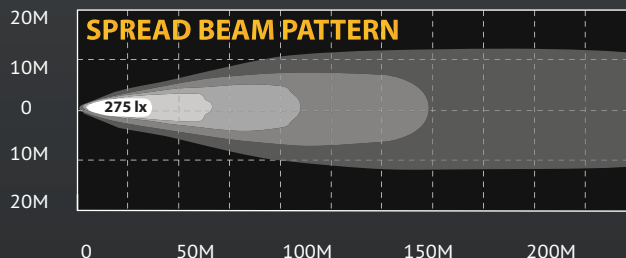

PHOTOMETRICS