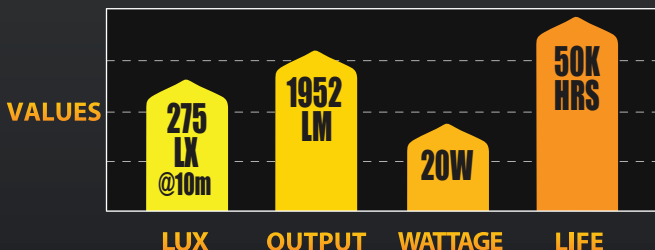

PERFORMANCE