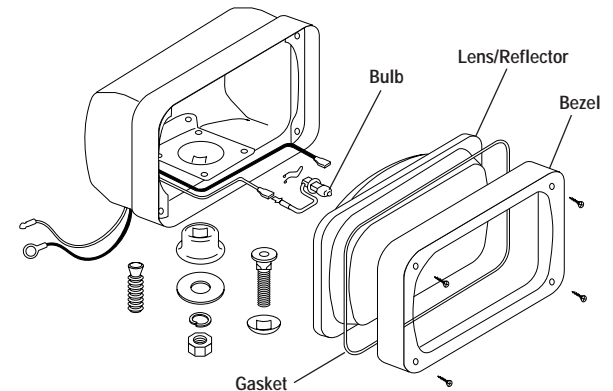

KC HiLiTES

KC 69 Series HID 24 VOLT Driving Lights

Document #0510090224.1 5/10

Driving - Black
24 Volt - 50 Watt
Pair Pack: #263A

Photometrics:

Features

- Sturdy 6" x 9" All Steel Housing
- Precision Polished Reflector
- Optical Quality Glass Lens
- Slim, Lightweight, Weather Resistant, Solid State 24 Volt, 50 Watt HID Ballast
- Durable Black Painted Finish

Pair Packs Include:

- Two 69 Series HID 24 volt driving lights
- Two 50 watt ballasts
- Fully assembled pre-terminated 24 volt harness with weather proof plug connectors
- Two protective light covers
- Illustrated installation instructions

Dimensions:

69 Series HID 24 Volt Driving - 6" x 9" Rectangular Housings

Pair Pack Part #	Beam Type/Color	Finish	Watts	Beam Candlepower	Lumens	Lens/Reflector	Bulb	Bezel	Gasket
69 Series 24 Volt Driving									
263A	Driving - Clear	Black	50	385,000	5000	4215H	2602	3502	3077C