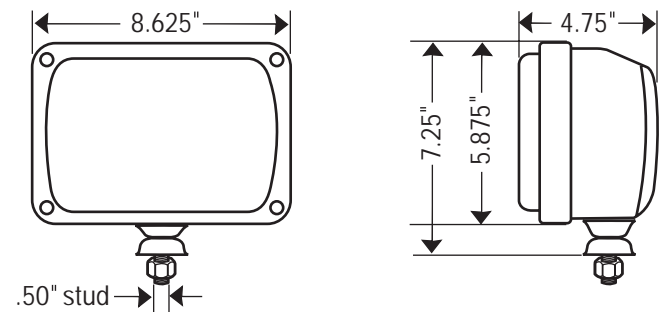

KC HiLiTES

KC 69 Series HID 24 VOLT Driving Lights

Document #0510090224.1 5/10

Driving - Black
24 Volt - 50 Watt
Pair Pack: #263A

Photometrics:

Features

- Sturdy 6" x 9" All Steel Housing
- Precision Polished Reflector
- Optical Quality Glass Lens
- Slim, Lightweight, Weather Resistant, Solid State 24 Volt, 50 Watt HID Ballast
- Durable Black Painted Finish

Dimensions:

69 Series HID 24 Volt Driving - 6" x 9" Rectangular Housings

Pair Pack Part #	Beam Type/Color	Finish	Watts	Beam Candlepower	Lumens	Lens/Reflector	Bulb	Bezel	Gasket
69 Series 24 Volt Driving									
263A	Driving - Clear	Black	50	385,000	5000	4215H	2602	3502	3077C