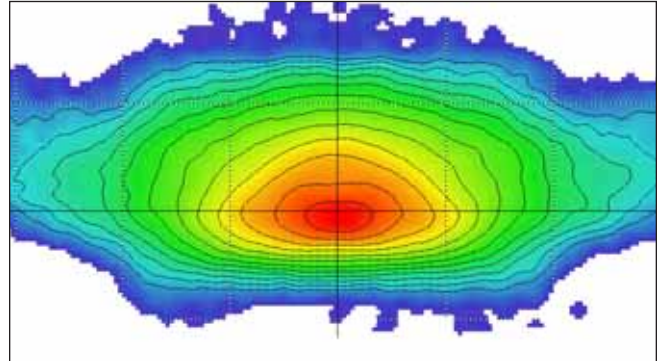

KC HiLiTES

KC 69 Series HID 24 VOLT Driving Lights

Document #0510090224.1 5/10

Driving - Black
24 Volt - 50 Watt
Pair Pack: #263A

Photometrics:

Features

- Sturdy 6" x 9" All Steel Housing
- Precision Polished Reflector
- Optical Quality Glass Lens
- Slim, Lightweight, Weather Resistant, Solid State 24 Volt, 50 Watt HID Ballast
- Durable Black Painted Finish