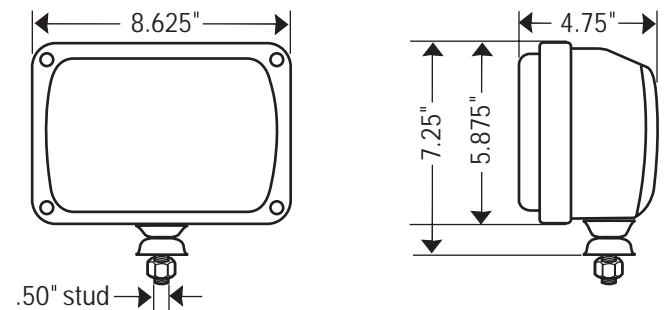

KC HiLITES

KC 69 Series HID 24 VOLT Long Range Lights

Document #0510090124.1 5/10

Long Range - Black
24 Volt - 50 Watt
Pair Pack: #261A

Photometrics:

Features

- Sturdy 6" x 9" All Steel Housing
- Precision Polished Reflector
- Hard Coated Lexan® Lens
- Slim, Lightweight, Weather Resistant, Solid State 24 Volt, 50 Watt HID Ballast
- Durable Black Painted Finish

Dimensions:

69 Series HID 24 Volt Long Range - 6" x 9" Rectangular Housings

Pair Pack Part #	Beam Type/Color	Finish	Watts	Beam Candlepower	Lumens	Lens/Reflector	Bulb	Bezel	Gasket
69 Series 24 Volt Long Range									
261A	Long Range - Clear	Black	50	633,000	5000	4214H	2602	3502	3077C