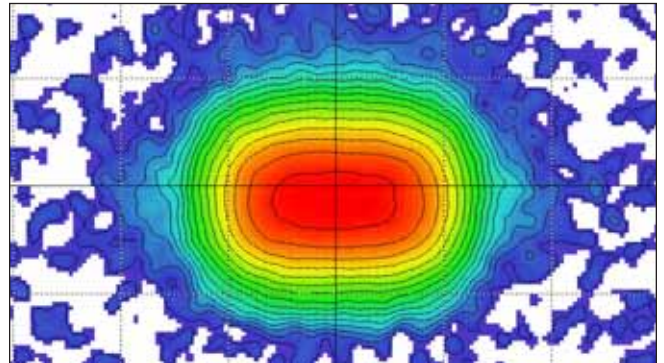

KC HiLITES

KC 69 Series HID 24 VOLT Long Range Lights

Document #0510090124.1 5/10

Long Range - Black
24 Volt - 50 Watt
Pair Pack: #261A

Photometrics:

Features

- Sturdy 6" x 9" All Steel Housing
- Precision Polished Reflector
- Hard Coated Lexan® Lens
- Slim, Lightweight, Weather Resistant, Solid State 24 Volt, 50 Watt HID Ballast
- Durable Black Painted Finish

Dimensions:

69 Series HID 24 Volt Long Range - 6" x 9" Rectangular Housings

Pair Pack Part #	Beam Type/Color	Finish	Watts	Beam Candlepower	Lumens	Lens/Reflector	Bulb	Bezel	Gasket
69 Series 24 Volt Long Range									
261A	Long Range - Clear	Black	50	633,000	5000	4214H	2602	3502	3077C