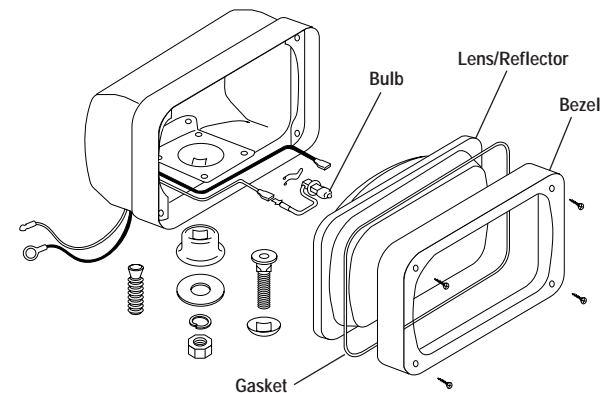

KC HiLITES

KC 69 Series HID 24 VOLT Long Range Lights

Document #0510090124.1 5/10

Long Range - Black
24 Volt - 50 Watt
Pair Pack: #261A

Photometrics:

Features

- Sturdy 6" x 9" All Steel Housing
- Precision Polished Reflector
- Hard Coated Lexan® Lens
- Slim, Lightweight, Weather Resistant, Solid State 24 Volt, 50 Watt HID Ballast
- Durable Black Painted Finish

Pair Packs Include:

- Two 69 Series HID 24 volt long range lights
- Two 50 watt ballasts
- Fully assembled pre-terminated 24 volt harness with weather proof plug connectors
- Two protective light covers
- Illustrated installation instructions

Dimensions:

69 Series HID 24 Volt Long Range - 6" x 9" Rectangular Housings

Pair Pack Part #	Beam Type/Color	Finish	Watts	Beam Candlepower	Lumens	Lens/Reflector	Bulb	Bezel	Gasket
69 Series 24 Volt Long Range									
261A	Long Range - Clear	Black	50	633,000	5000	4214H	2602	3502	3077C