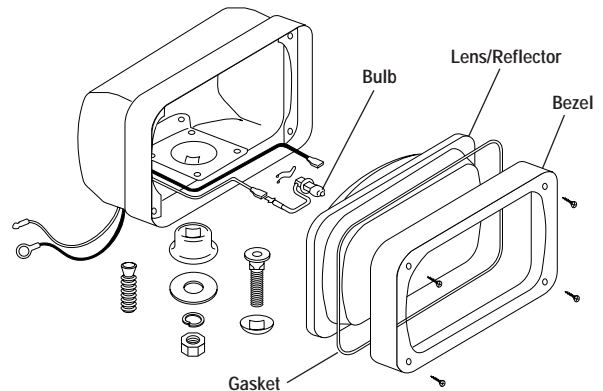

Dimensions:

69 Series - 6" x 9" Rectangular Housings

Pair Pack Part #	Single Light Part #	Beam Type/Color	Finish	Watts	Beam Candlepower	Lens/Reflector	Bulb	Bezel	Gasket
242	1242	Driving - Clear	Chrome	100	150,000	4215	2767	3505	3077C
243	1243	Driving - Clear	Black	100	150,000	4215	2767	3502	3077C