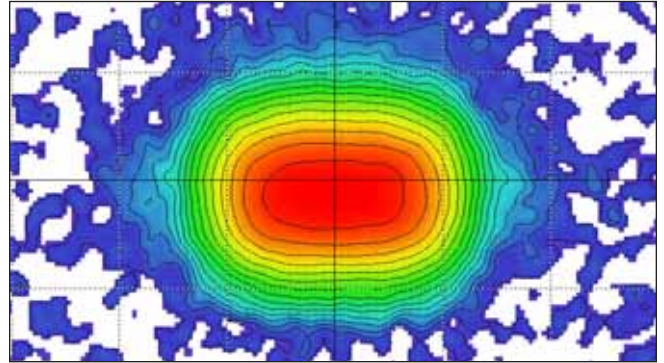

KC HiLITES

KC 69 Series (6" x 9") Long Range Lights

Document #05100900.1 5/10

Long Range - Chrome
100 Watt Halogen
Pair Pack: #240
Single: #1240

Photometrics:

Features

- Sturdy 6" x 9" All Steel Housing
- Precision Polished Reflector
- Hard Coated Lexan® Lens
- Super Bright 100 Watt Halogen Bulb
- Gasket Around Lens/Reflector Assembly and Rubber Washers on the Bezel Mounting Screws Helps Prevent Moisture from Entering Housing
- Choice of Chrome or Black Finish

Dimensions:

69 Series - 6" x 9" Rectangular Housings

Pair Pack Part #	Single Light Part #	Beam Type/Color	Finish	Watts	Beam Candlepower	Lens/Reflector	Bulb	Bezel	Gasket
69 Series Long Range									
240	1240	Long Range - Clear	Chrome	100	191,000	4214	2767	3505	3077C
241	1241	Long Range - Clear	Black	100	191,000	4214	2767	3502	3077C