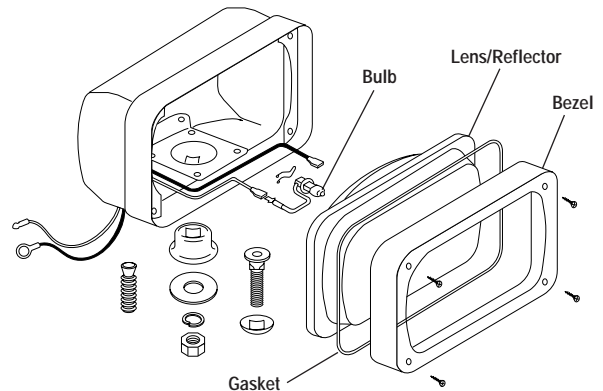

KC HiLITES

KC 69 Series (6" x 9") Long Range Lights

Document #05100900.1 5/10

Long Range - Chrome
100 Watt Halogen
Pair Pack: #240
Single: #1240

Photometrics:

Features

- Sturdy 6" x 9" All Steel Housing
- Precision Polished Reflector
- Hard Coated Lexan® Lens
- Super Bright 100 Watt Halogen Bulb
- Gasket Around Lens/Reflector Assembly and Rubber Washers on the Bezel Mounting Screws Helps Prevent Moisture from Entering Housing
- Choice of Chrome or Black Finish

Also available in 50 watt HID

Pair Packs Include:

- Two 69 Series long range lights
- Pre-terminated wiring harness
- Two protective light covers (single light includes cover)
- Illustrated installation instructions

Dimensions:

69 Series - 6" x 9" Rectangular Housings

Pair Pack Part #	Single Light Part #	Beam Type/Color	Finish	Watts	Beam Candlepower	Lens/Reflector	Bulb	Bezel	Gasket
69 Series Long Range									
240	1240	Long Range - Clear	Chrome	100	191,000	4214	2767	3505	3077C
241	1241	Long Range - Clear	Black	100	191,000	4214	2767	3502	3077C