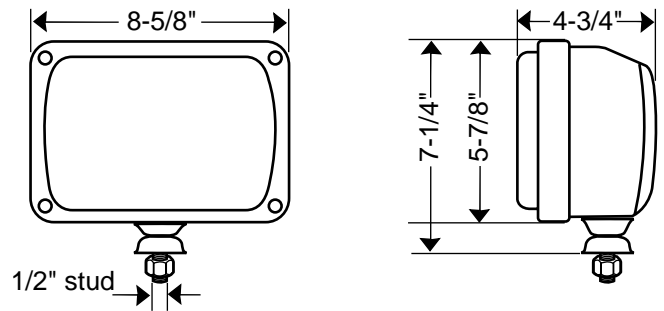

KC HiLITES

KC 69 Series (6" x 9") Long Range Lights

Document #05100900.1 5/10

Long Range - Chrome
100 Watt Halogen
Pair Pack: #240
Single: #1240

Photometrics:

Features

- Sturdy 6" x 9" All Steel Housing
- Precision Polished Reflector
- Hard Coated Lexan® Lens
- Super Bright 100 Watt Halogen Bulb
- Gasket Around Lens/Reflector Assembly and Rubber Washers on the Bezel Mounting Screws Helps Prevent Moisture from Entering Housing
- Choice of Chrome or Black Finish

Also available in 50 watt HID

Pair Packs Include:

- Two 69 Series long range lights
- Pre-terminated wiring harness
- Two protective light covers (single light includes cover)
- Illustrated installation instructions

Dimensions:

69 Series - 6" x 9" Rectangular Housings

Pair Pack Part #	Single Light Part #	Beam Type/Color	Finish	Watts	Beam Candlepower	Lens/Reflector	Bulb	Bezel	Gasket
69 Series Long Range									
240	1240	Long Range - Clear	Chrome	100	191,000	4214	2767	3505	3077C
241	1241	Long Range - Clear	Black	100	191,000	4214	2767	3502	3077C