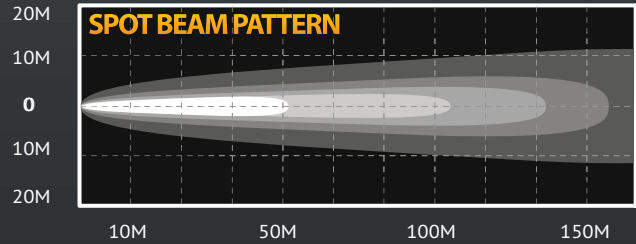

KC HiLITES

DAYLIGHTER[®] 100-WATT SPOT

DAYLIGHTER[®] SPOT 100 Watt

FEATURES

- 100-Watt Halogen Bulb
- 200,000 Candlepower
- 6" Diameter Steel Shock Mounted Housing
- Polished Stainless Steel, Chrome or Black Painted Finish
- Computer Designed Parabolic Reflector
- Optical Quality Glass Lens
- Pair Packs Include Pre-Terminated Relay Wiring Harness with Waterproof Connectors & Protective Light Covers
- For Off-Road Use Only

PHOTOMETRICS

PERFORMANCE

DIMENSIONS

KC DAYLIGHTER SPOT BEAM

Pair Pack	Single Light	Beam							
Part #	Part #	Beam Type/Color	Finish	Wattage/Type	Candlepower	Width	Height	Depth	
237	1237	Spot - Clear	Chrome	100	200,000	6.125"	7.375"	5.25"	
238	1238	Spot - Clear	Black	100	200,000	6.125"	7.375"	5.25"	
239	1239	Spot - Clear	Stainless	100	200,000	6.125"	7.375"	5.25"	