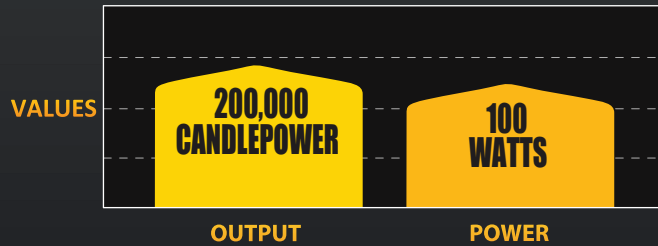

KC HiLITES

DAYLIGHTER[®] 100-WATT SPOT

DAYLIGHTER[®] SPOT 100 Watt

FEATURES

- 100-Watt Halogen Bulb
- 200,000 Candlepower
- 6" Diameter Steel Shock Mounted Housing
- Polished Stainless Steel, Chrome or Black Painted Finish
- Computer Designed Parabolic Reflector
- Optical Quality Glass Lens
- Pair Packs Include Pre-Terminated Relay Wiring Harness with Waterproof Connectors & Protective Light Covers
- For Off-Road Use Only

PHOTOMETRICS

PERFORMANCE

DIMENSIONS

KC DAYLIGHTER SPOT BEAM

Pair Pack	Single Light	Beam							
Part #	Part #	Beam Type/Color	Finish	Wattage/Type	Candlepower	Width	Height	Depth	
237	1237	Spot - Clear	Chrome	100	200,000	6.125"	7.375"	5.25"	
238	1238	Spot - Clear	Black	100	200,000	6.125"	7.375"	5.25"	
239	1239	Spot - Clear	Stainless	100	200,000	6.125"	7.375"	5.25"	