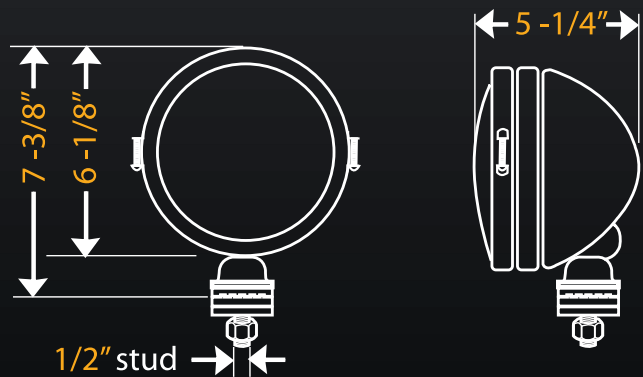

KC HiLITES

DAYLIGHTER[®] 100-WATT SPOT

DAYLIGHTER[®] SPOT 100 Watt

FEATURES

- 100-Watt Halogen Bulb
- 200,000 Candlepower
- 6" Diameter Steel Shock Mounted Housing
- Polished Stainless Steel, Chrome or Black Painted Finish
- Computer Designed Parabolic Reflector
- Optical Quality Glass Lens
- Pair Packs Include Pre-Terminated Relay Wiring Harness with Waterproof Connectors & Protective Light Covers
- For Off-Road Use Only

PHOTOMETRICS

PERFORMANCE

DIMENSIONS

KC DAYLIGHTER SPOT BEAM

Pair Pack	Single Light	Beam							
Part #	Part #	Beam Type/Color	Finish	Wattage/Type	Candlepower	Width	Height	Depth	
237	1237	Spot - Clear	Chrome	100	200,000	6.125"	7.375"	5.25"	
238	1238	Spot - Clear	Black	100	200,000	6.125"	7.375"	5.25"	
239	1239	Spot - Clear	Stainless	100	200,000	6.125"	7.375"	5.25"	