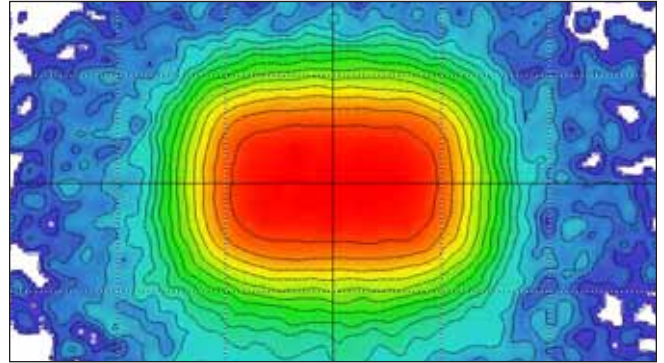

Long Range - Black
100 Watt Halogen
Pair Pack: #238
Single: #1238

Photometrics:

Features

- Specialized Shock Mounted 6" Dia. Steel Housing Protects Light and Bulb from Vibration
- Optical Quality Glass Lens
- Computer Designed Parabolic Reflector
- Choice of Polished Stainless Steel, Chrome Plated or Black Painted Finishes