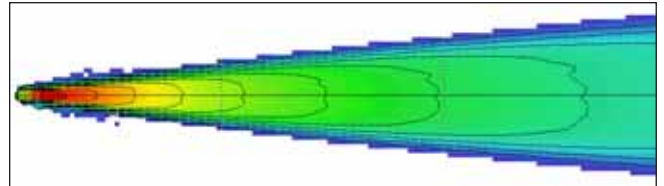

Long Range - Black
100 Watt Halogen
Pair Pack: #238
Single: #1238

Photometrics:

Features

- Specialized Shock Mounted 6" Dia. Steel Housing Protects Light and Bulb from Vibration
- Optical Quality Glass Lens
- Computer Designed Parabolic Reflector
- Choice of Polished Stainless Steel, Chrome Plated or Black Painted Finishes