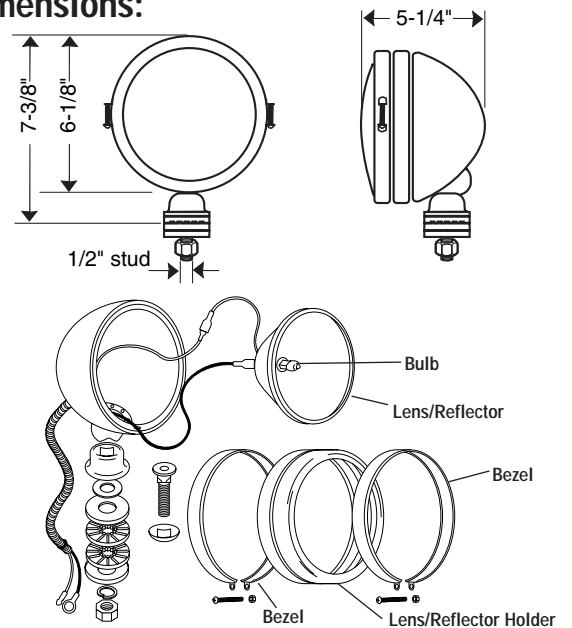

Long Range - Black
100 Watt Halogen
Pair Pack: #238
Single: #1238

Photometrics:

Features

- Specialized Shock Mounted 6" Dia. Steel Housing Protects Light and Bulb from Vibration
- Optical Quality Glass Lens
- Computer Designed Parabolic Reflector
- Choice of Polished Stainless Steel, Chrome Plated or Black Painted Finishes

Also available in 130 watt Long Range or Driving

Pair Packs Include:

- Two Daylighter 100 watt long range lights
- Two protective light covers
- Fully assembled pre-terminated relay wiring harness**
- Illustrated installation instructions

**D.I.Y. wiring kit included with pair packs 232, 233 & 236

Dimensions:

Daylighter Long Range 100 Watt PAR 46 - 6" Round Housings

Pair Pack Part #	Single Light Part #	Beam Type/Color	Finish	Watts	Beam Candlepower	Lens/Reflector Assembly	Bulb	Bezel	Lens/Reflector Holder
232**	1237	Long Range - Clear	Chrome	100	200,000	4213	2767	3027	3028
233**	1238	Long Range - Clear	Black	100	200,000	4213	2767	3026	3028
236**	1239	Long Range - Clear	Stainless	100	200,000	4213	2767	3042	3028
237	1237	Long Range - Clear	Black	100	200,000	4213	2767	3027	3028
238	1238	Long Range - Clear	Chrome	100	200,000	4213	2767	3026	3028
239	1239	Long Range - Clear	Stainless	100	200,000	4213	2767	3042	3028