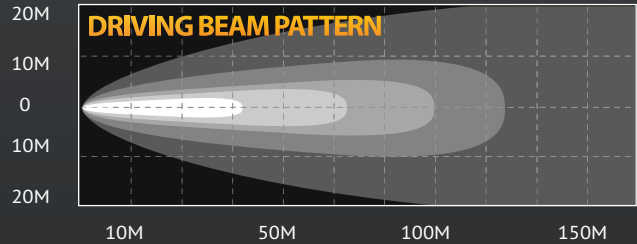

## PHOTOMETRICS

## DIMENSIONS

### KC SLIMLITE DRIVING

Pair Pack	Single Light	Beam Type/Color	Finish	Wattage	Candlepower	Width	Height	Depth
Part #	Part #							
123	1123	Driving - Clear	Chrome	100	120,000	6.125"	6.50"	2.75"
124	1124	Driving - Clear	Black	100	120,000	6.125"	6.50"	2.75"