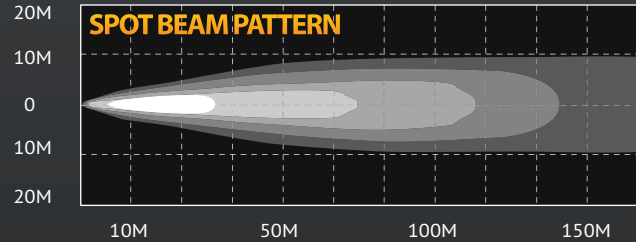

KC HiLITES

SLIMLITE® 6" SPOT

PHOTOMETRICS

PERFORMANCE

DIMENSIONS

SLIM LITES® SPOT BEAM **130 Watt**

FEATURES

- 130-Watt Halogen Bulb
- 285,000 Candlpower
- 6" Dia. Steel Housing with Space Efficient Flat Profile
- Chrome Plated or Black Powder Coat Finish
- Precision Polished Reflector
- Optical Quality Glass Lens
- Pair Packs Include Pre-Terminated Relay Wiring Harness with Waterproof Connectors & Protective Stone Guards

KC SLIMLITE SPOT BEAM

Pair Pack	Single Light	Beam Type/Color	Finish	Wattage	Candlepower	Width	Height	Depth
Part # 120	Part # 1120	Spot - Clear	Chrome	130	285,000	6.125"	6.50"	2.75"
Part # 121	Part # 1121	Spot - Clear	Black	130	285,000	6.125"	6.50"	2.75"