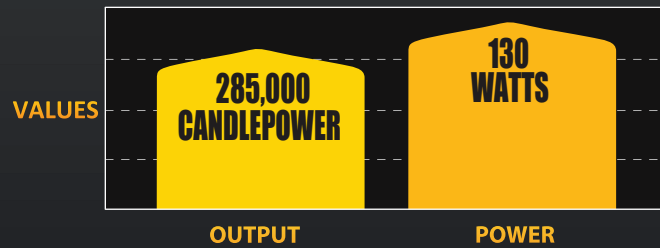

KC HiLITES

SLIMLITE® 6" SPOT

PHOTOMETRICS

PERFORMANCE

DIMENSIONS

SLIM LITES® SPOT BEAM **130 Watt**

FEATURES

- 130-Watt Halogen Bulb
- 285,000 Candlpower
- 6" Dia. Steel Housing with Space Efficient Flat Profile
- Chrome Plated or Black Powder Coat Finish
- Precision Polished Reflector
- Optical Quality Glass Lens
- Pair Packs Include Pre-Terminated Relay Wiring Harness with Waterproof Connectors & Protective Stone Guards

KC SLIMLITE SPOT BEAM

Pair Pack	Single Light	Beam Type/Color	Finish	Wattage	Candlepower	Width	Height	Depth
Part # 120	Part # 1120	Spot - Clear	Chrome	130	285,000	6.125"	6.50"	2.75"
Part # 121	Part # 1121	Spot - Clear	Black	130	285,000	6.125"	6.50"	2.75"